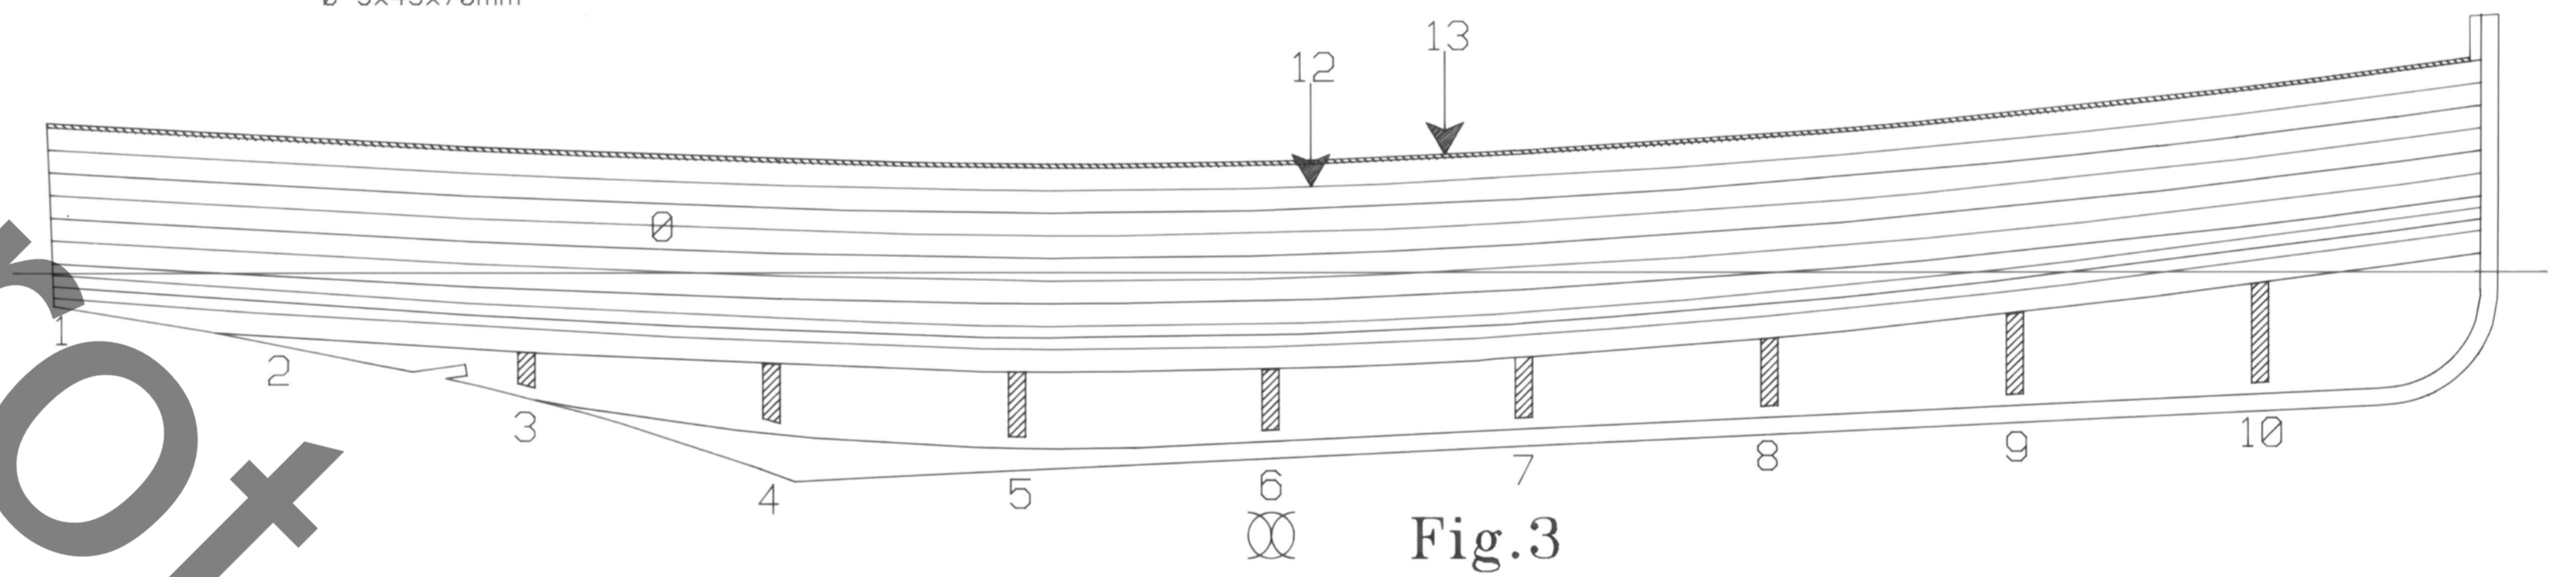

50 Ft. Pinace  
"HMS. RENOWN"

Fig.3

Fig.2

Fig.1

Drawn by:	Werner Lays	8145-1+2	Billing Boats - Denmark
Date:	24.10.12.		
Scale:	1:35		Drawing no.
HMS RENOWN „604,,		Plan 1	50-50050