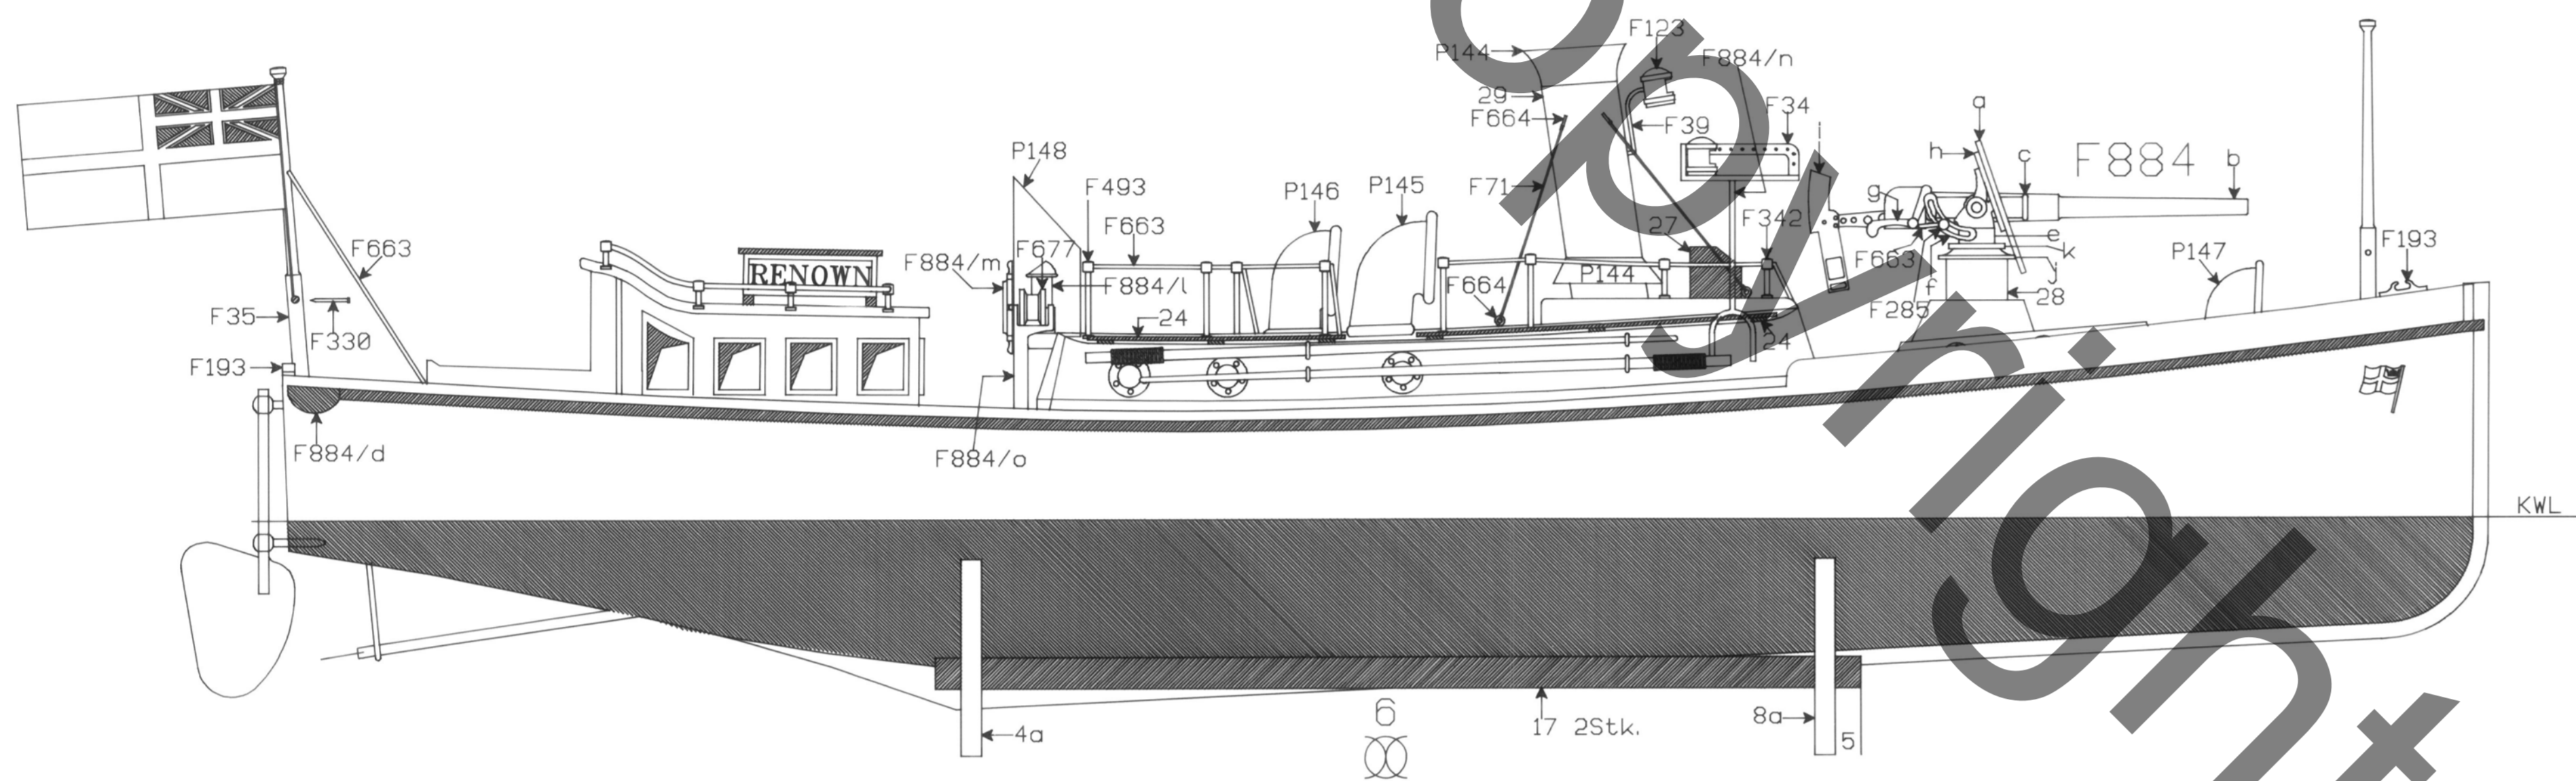

50 Ft. Pinace  
"HMS. RENOWN"

Fig.3

Fig.2

Fig.1

Drawn by:	Werner Lays	8145-1+2	Billing Boats - Denmark
Date:	24.10.12.		
Scale:	1:35		Drawing no.
HMS RENOWN „604,,		Plan 1	50-50050