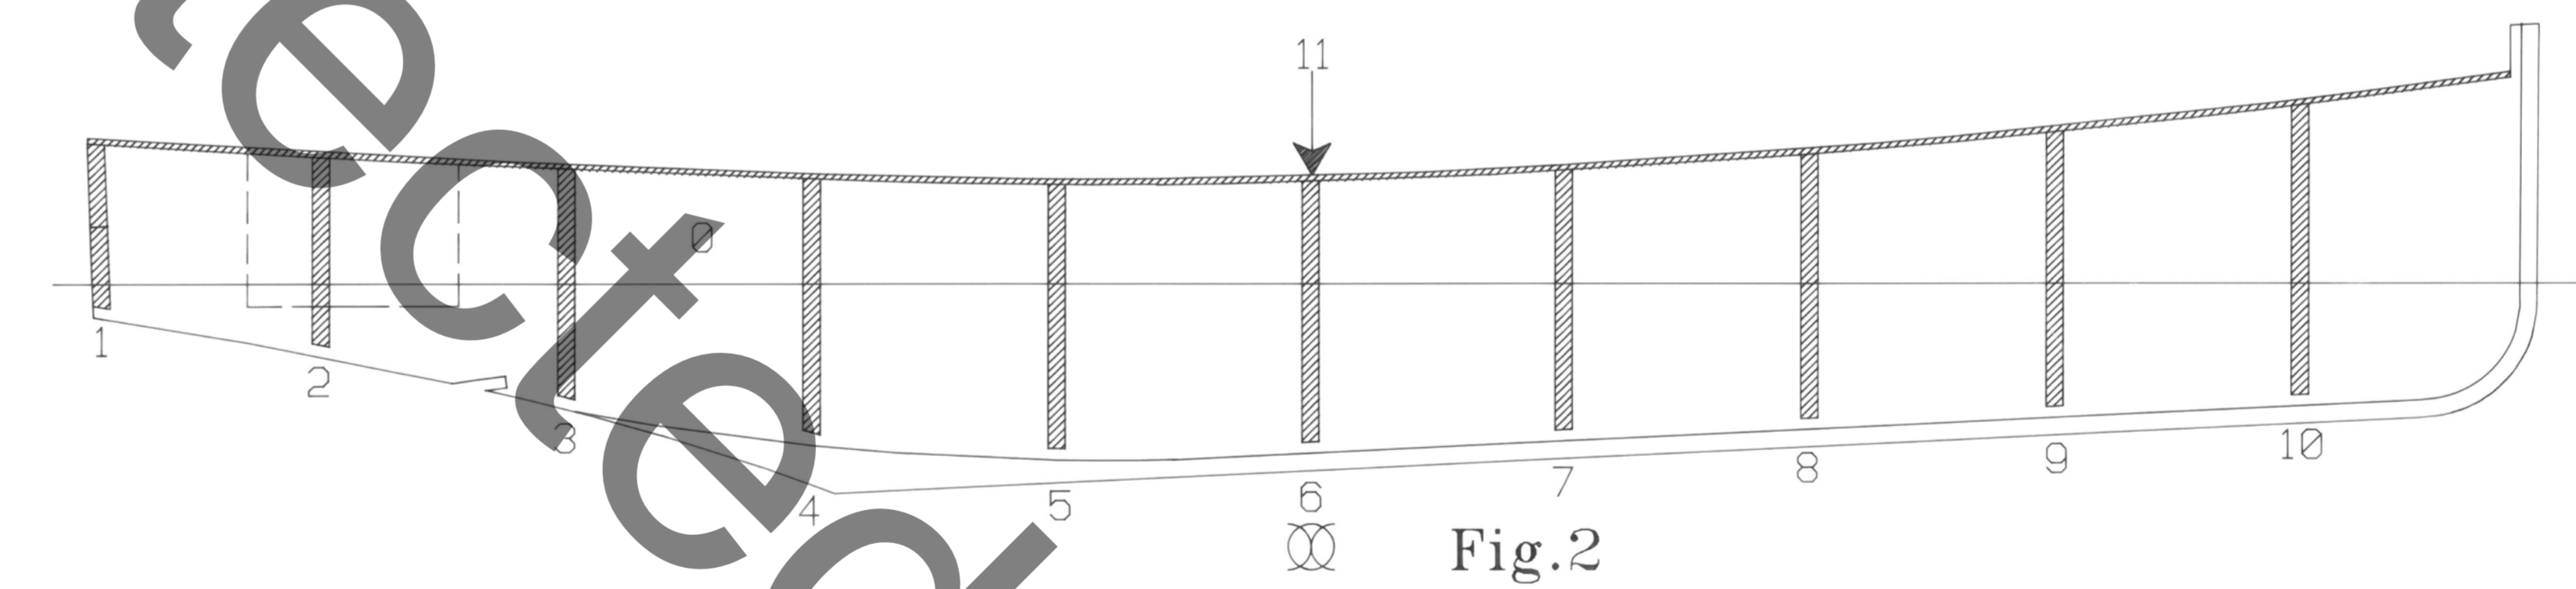

50 Ft. Pinace  
"HMS. RENOWN"

Fig.3

Fig.2

Fig.1

Drawn by:	Werner Lays	8145-1+2	Billing Boats - Denmark
Date:	24.10.12.		
Scale:	1:35		Drawing no.
HMS RENOWN „604,,		Plan 1	50-50050