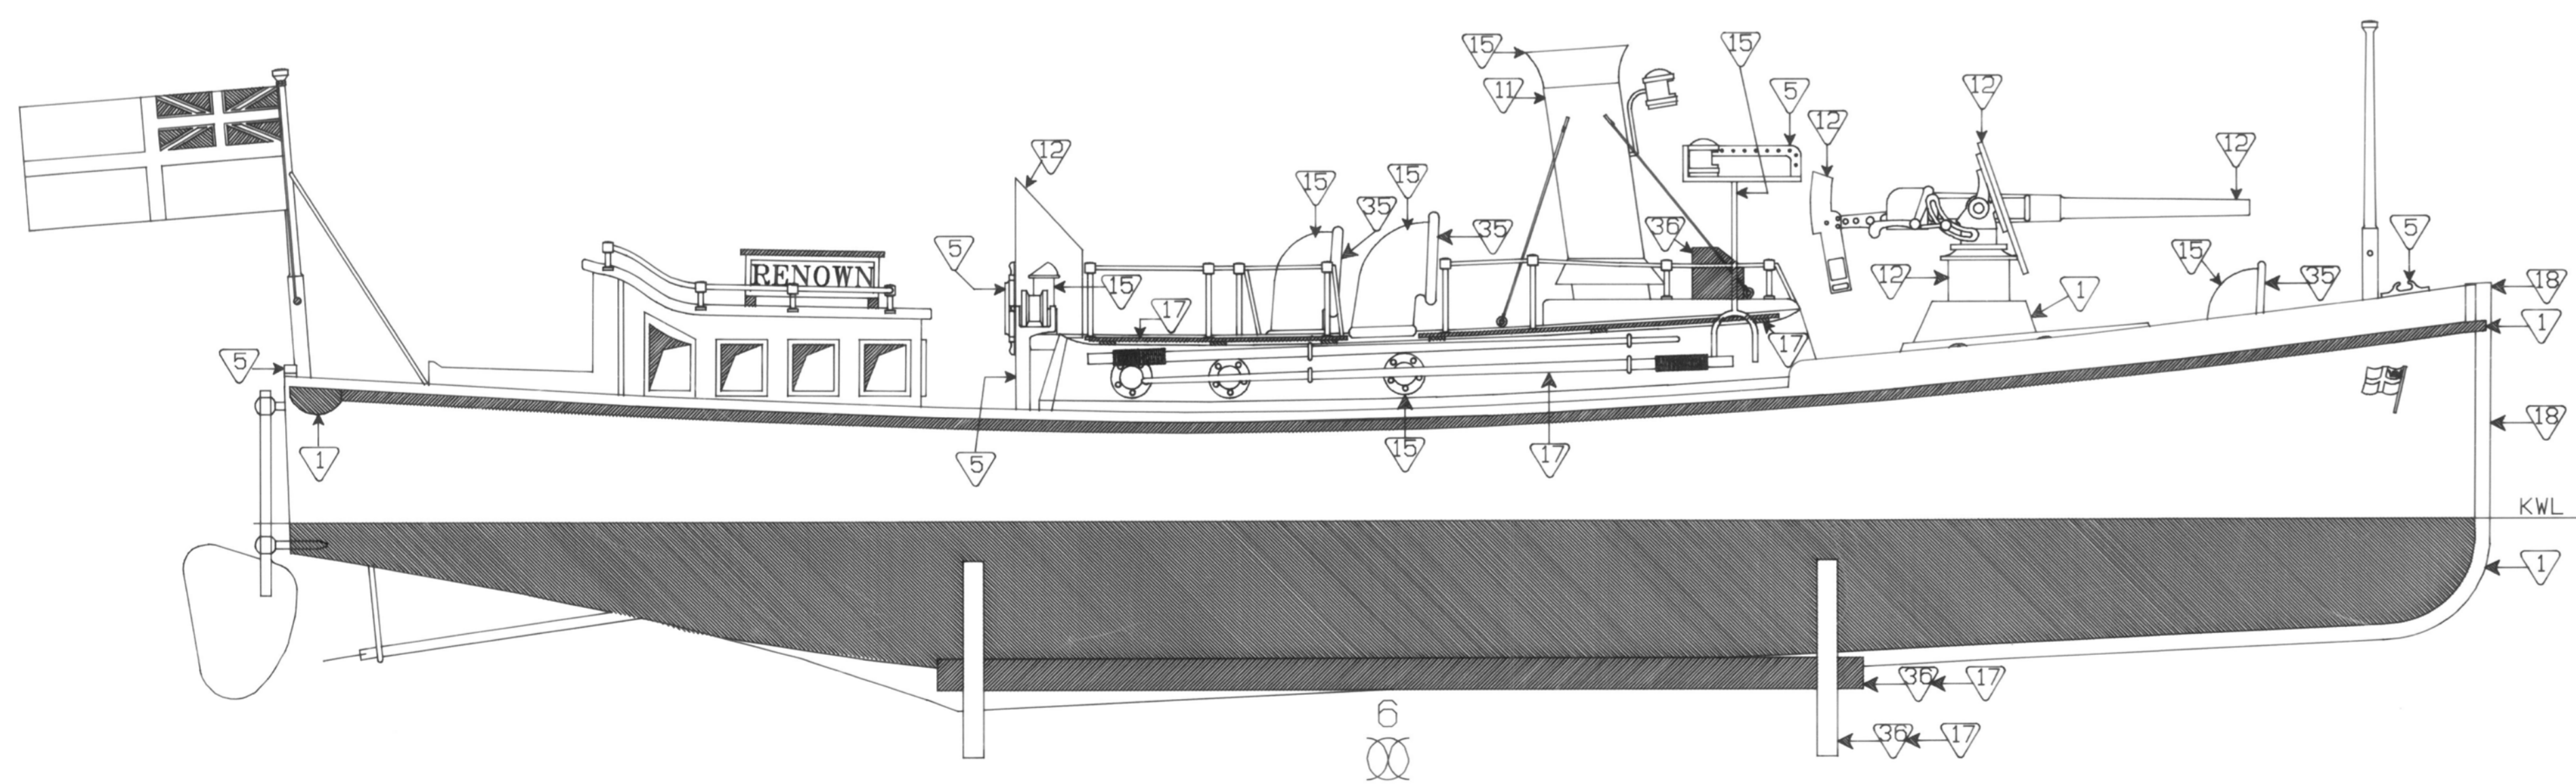

50 Ft. Pinace  
"HMS. RENOWN"

Fig.3

Fig.2

Fig.1

Drawn by:	Werner Lays	8145-1+2	Billing Boats - Denmark
Date:	24.10.12.		
Scale:	1:35		Drawing no.
HMS RENOWN „604,,		Plan 1	50-50050