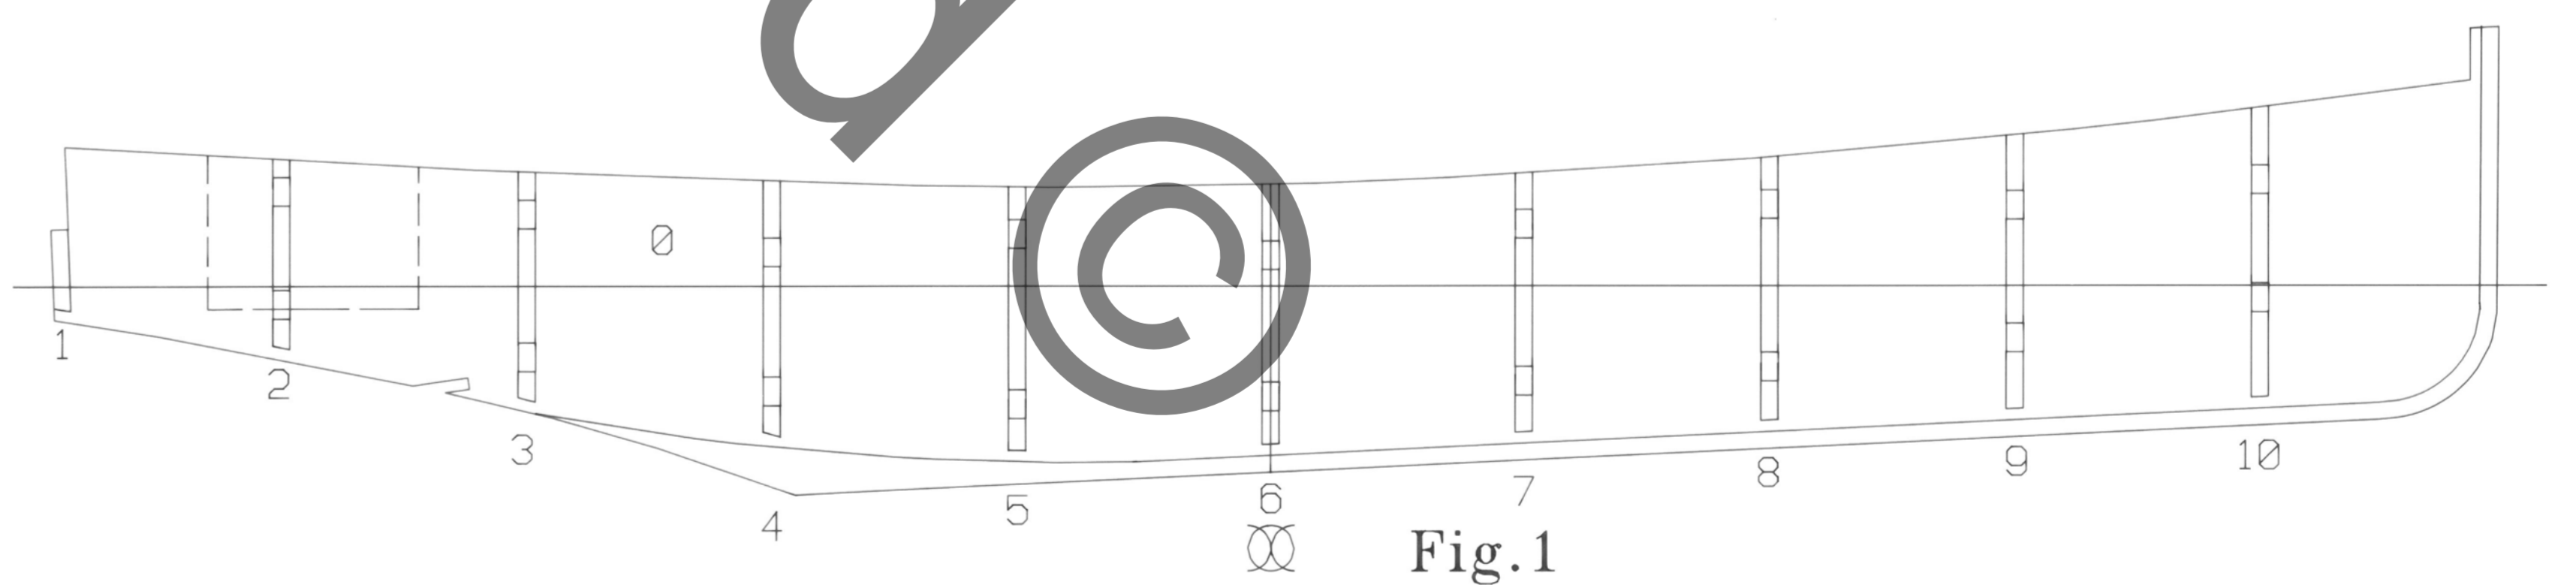

50 Ft. Pinace  
"HMS. RENOWN"

Fig.3

Fig.2

Fig.1

Drawn by:	Werner Lays	8145-1+2	Billing Boats - Denmark
Date:	24.10.12.		
Scale:	1:35		Drawing no.
HMS RENOWN „604,,		Plan 1	50-50050