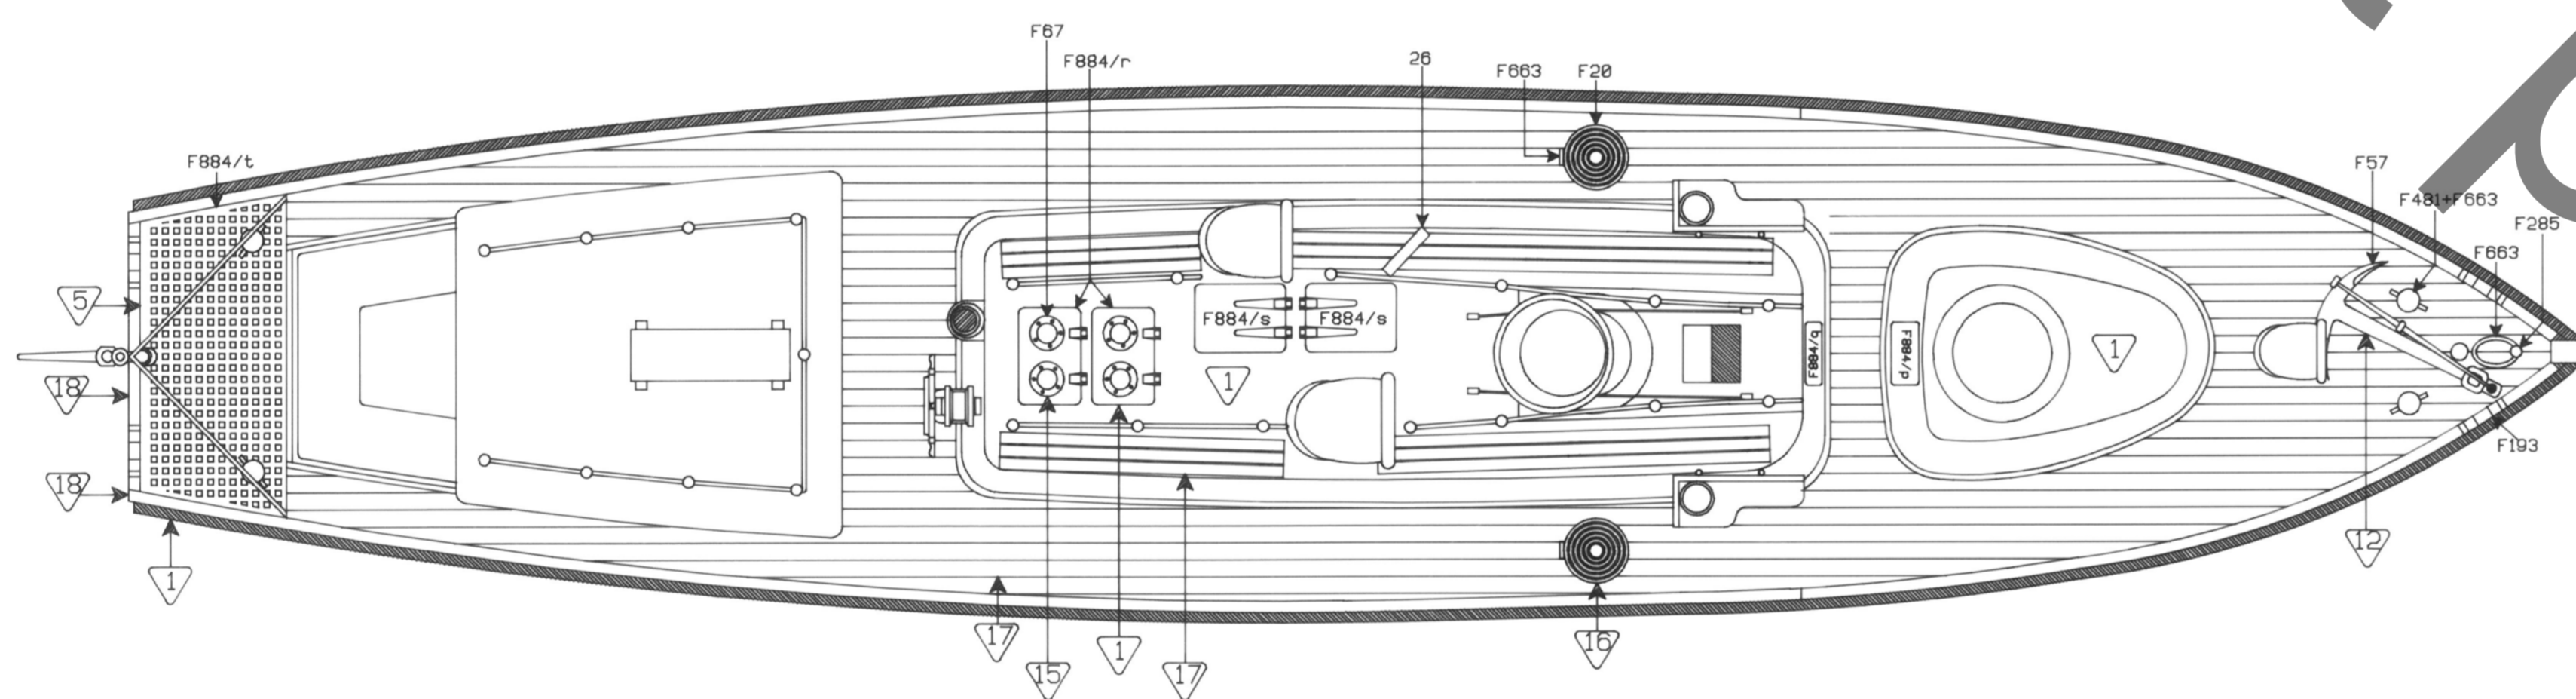

50 Ft. Pinace  
"HMS. RENOWN"

Fig.3

Fig.2

Fig.1

Drawn by:	Werner Lays	8145-1+2	Billing Boats - Denmark
Date:	24.10.12.		
Scale:	1:35		Drawing no.
HMS RENOWN „604,,		Plan 1	50-50050