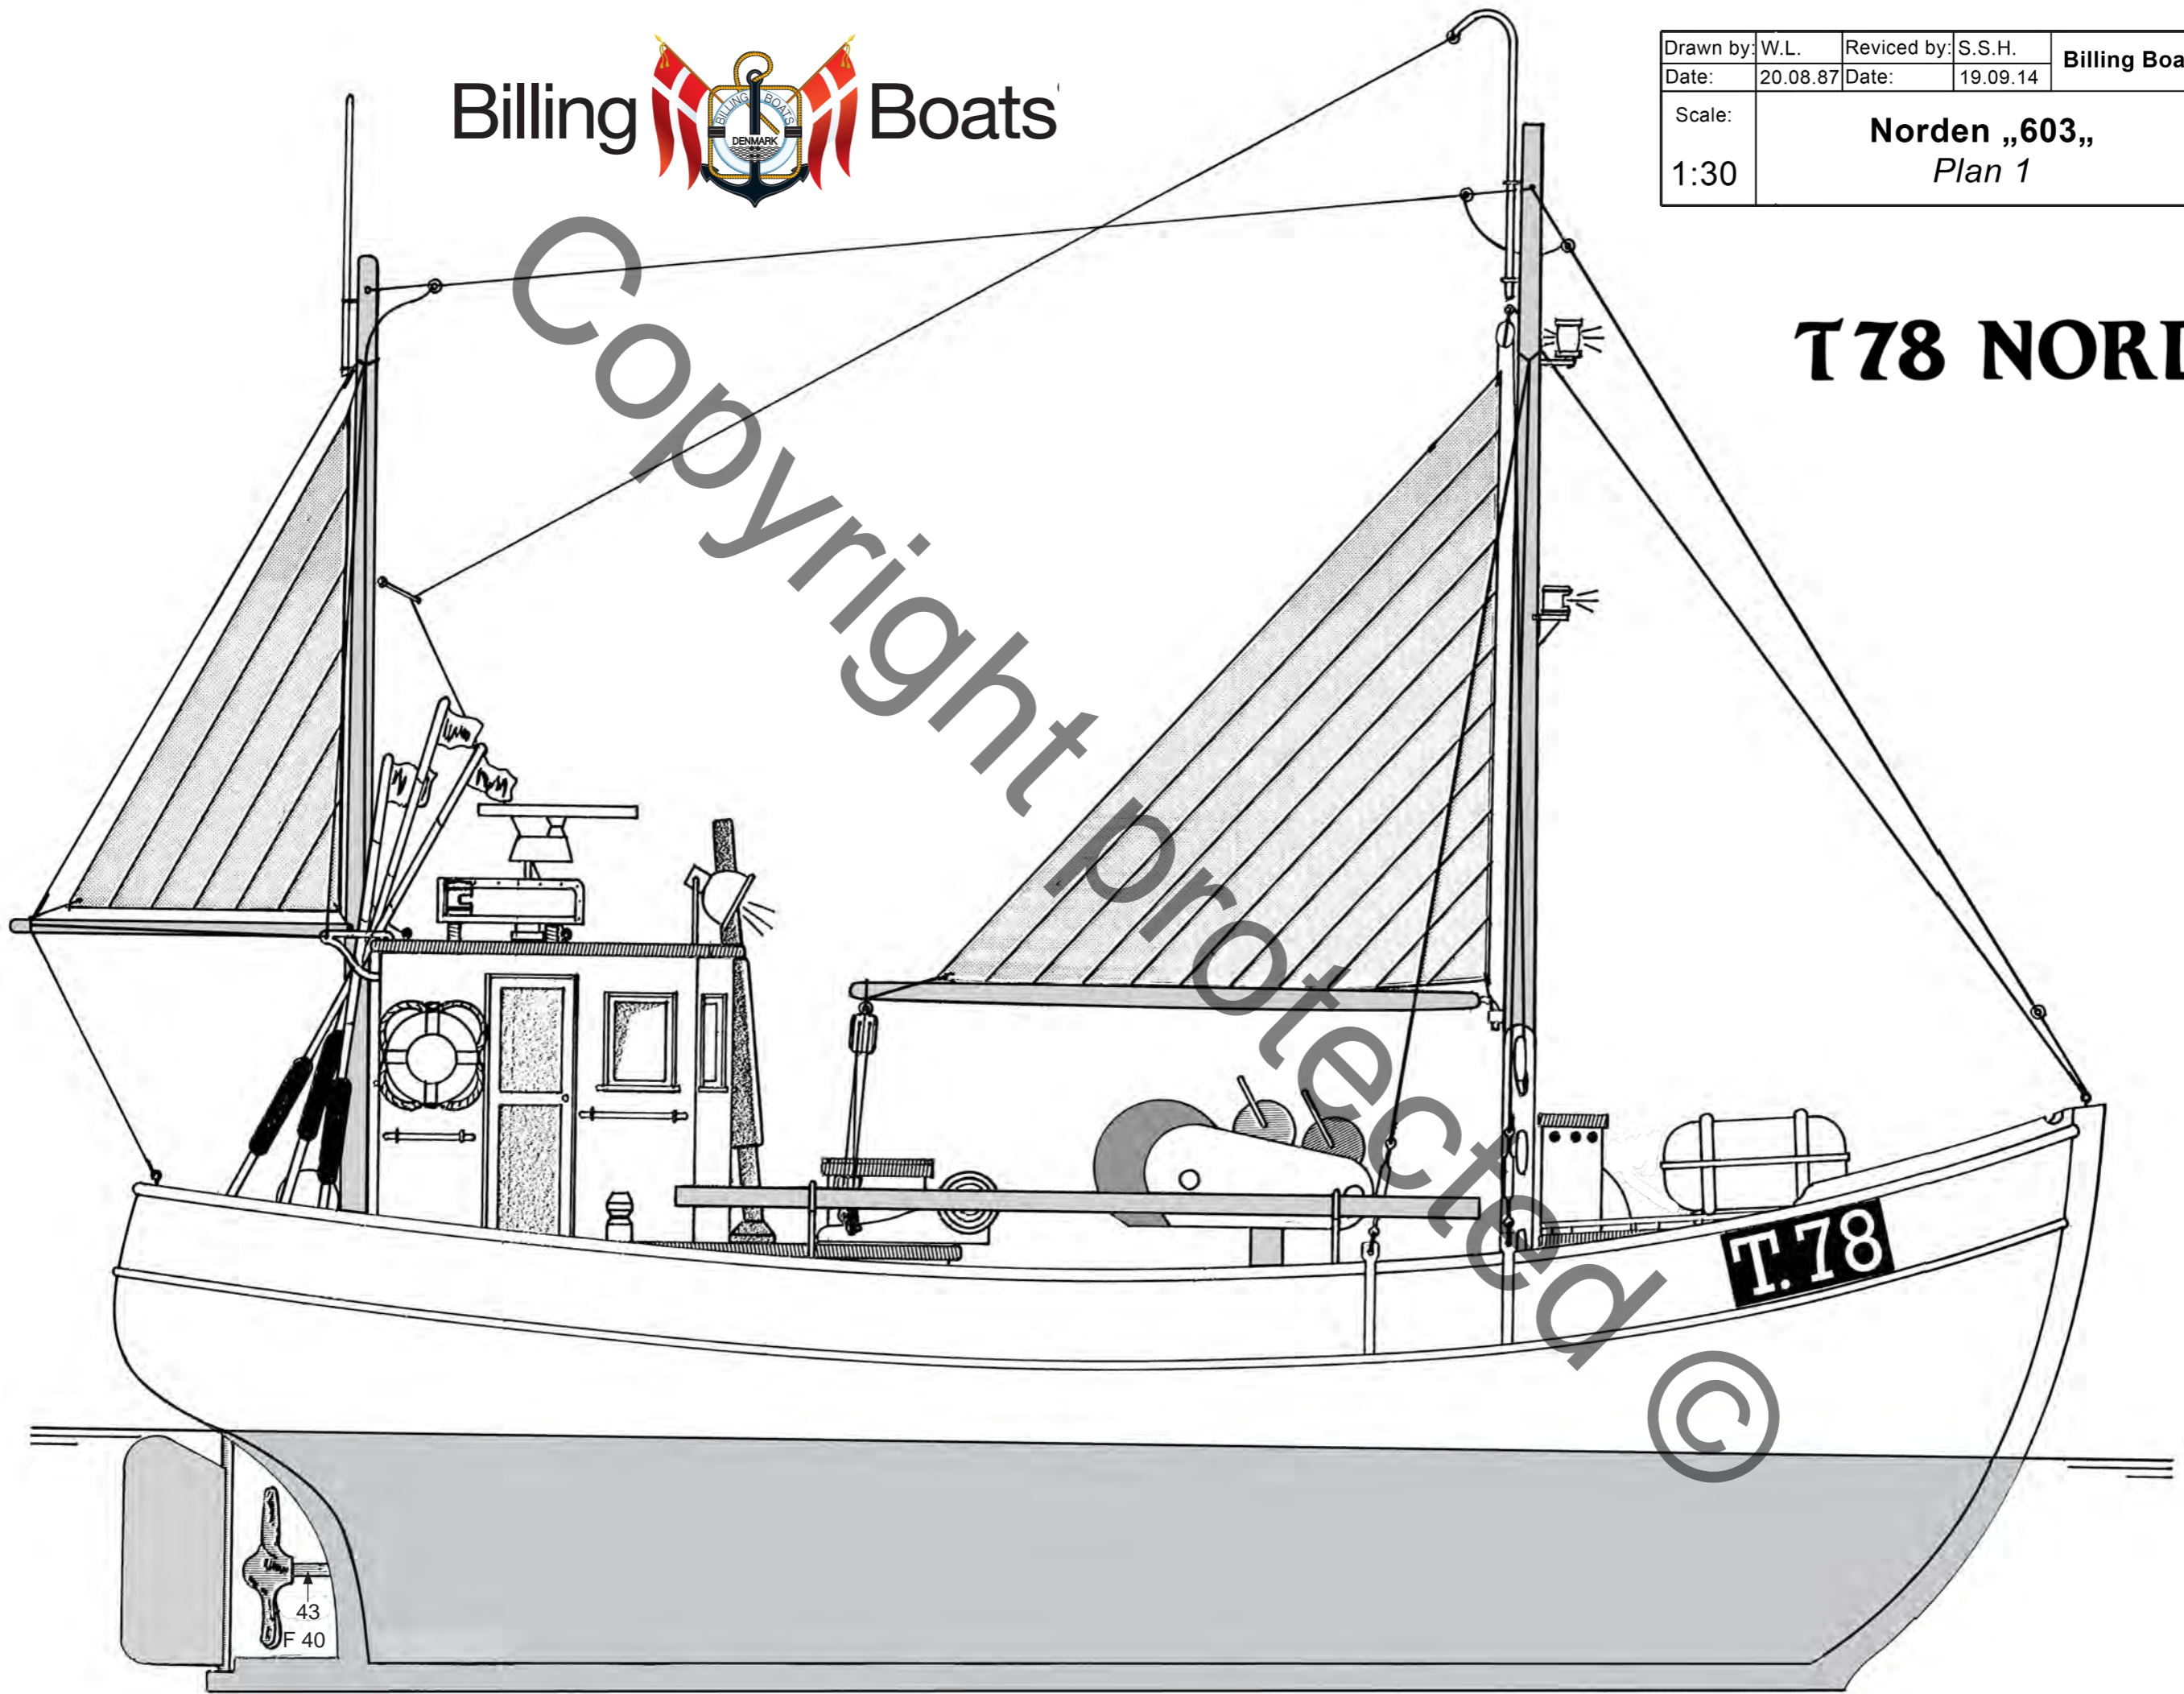

Drawn by:	W.L.	Revised by:	S.S.H.	Billing Boats - Denmark
Date:	20.08.87	Date:	19.09.14	
Scale:	Norden „603,, Plan 1			Drawing no.
1:30				8123-1

T78 NORDEN

Drawn by: W.L.	Revised by: S.S.H.	Billing Boats - Denmark
Date: 20.08.87	Date: 19.09.14	
Scale: 1:30	Norden „603,, Plan 2	
	Drawing no. 8123-2	

T78 NORDEN