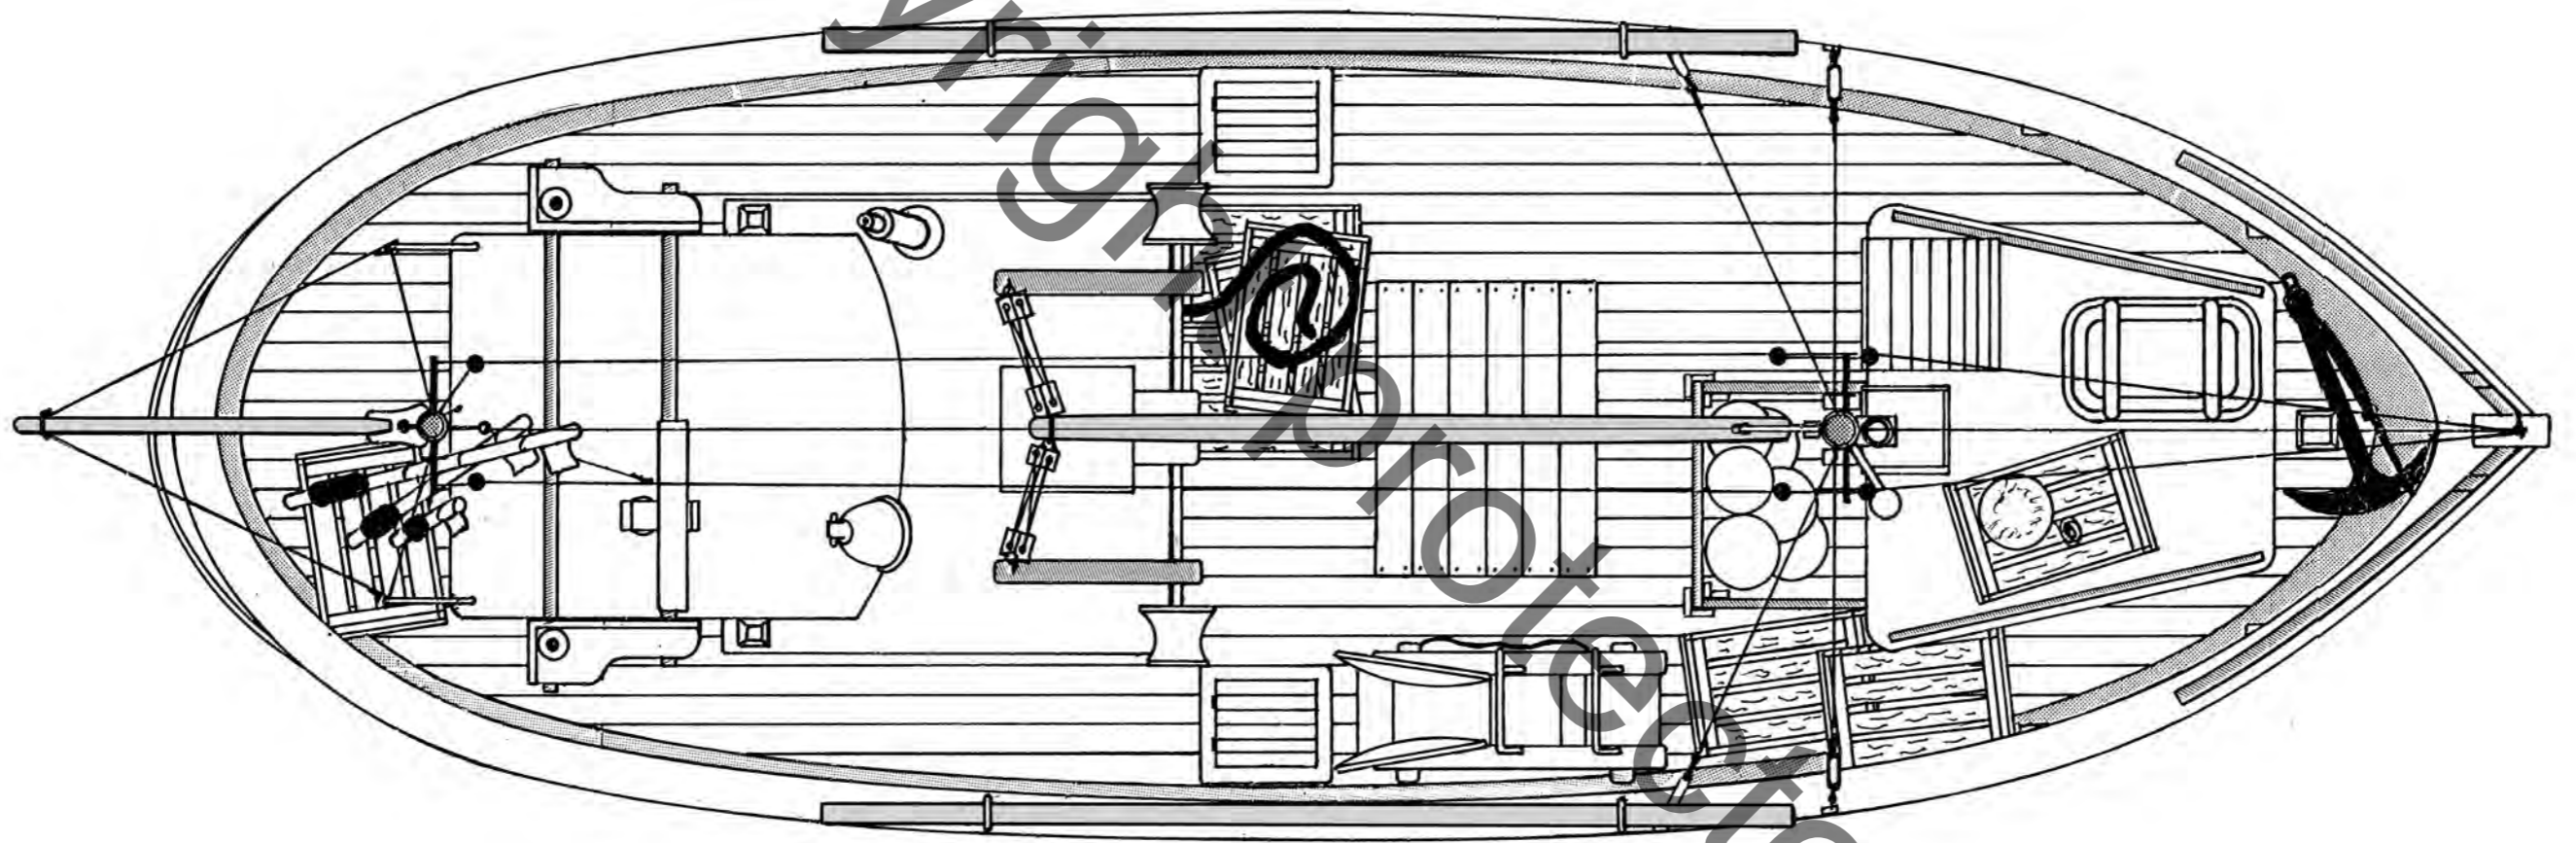

Drawn by:	W.L.	Revised by:	S.S.H.	Billing Boats - Denmark
Date:	20.08.87	Date:	19.09.14	
Scale:	Norden „603,, Plan 1			Drawing no.
1:30				8123-1

T78 NORDEN

Drawn by: W.L.	Revised by: S.S.H.	Billing Boats - Denmark
Date: 20.08.87	Date: 19.09.14	
Scale: 1:30	Norden „603,, Plan 2	
	Drawing no. 8123-2	

T78 NORDEN