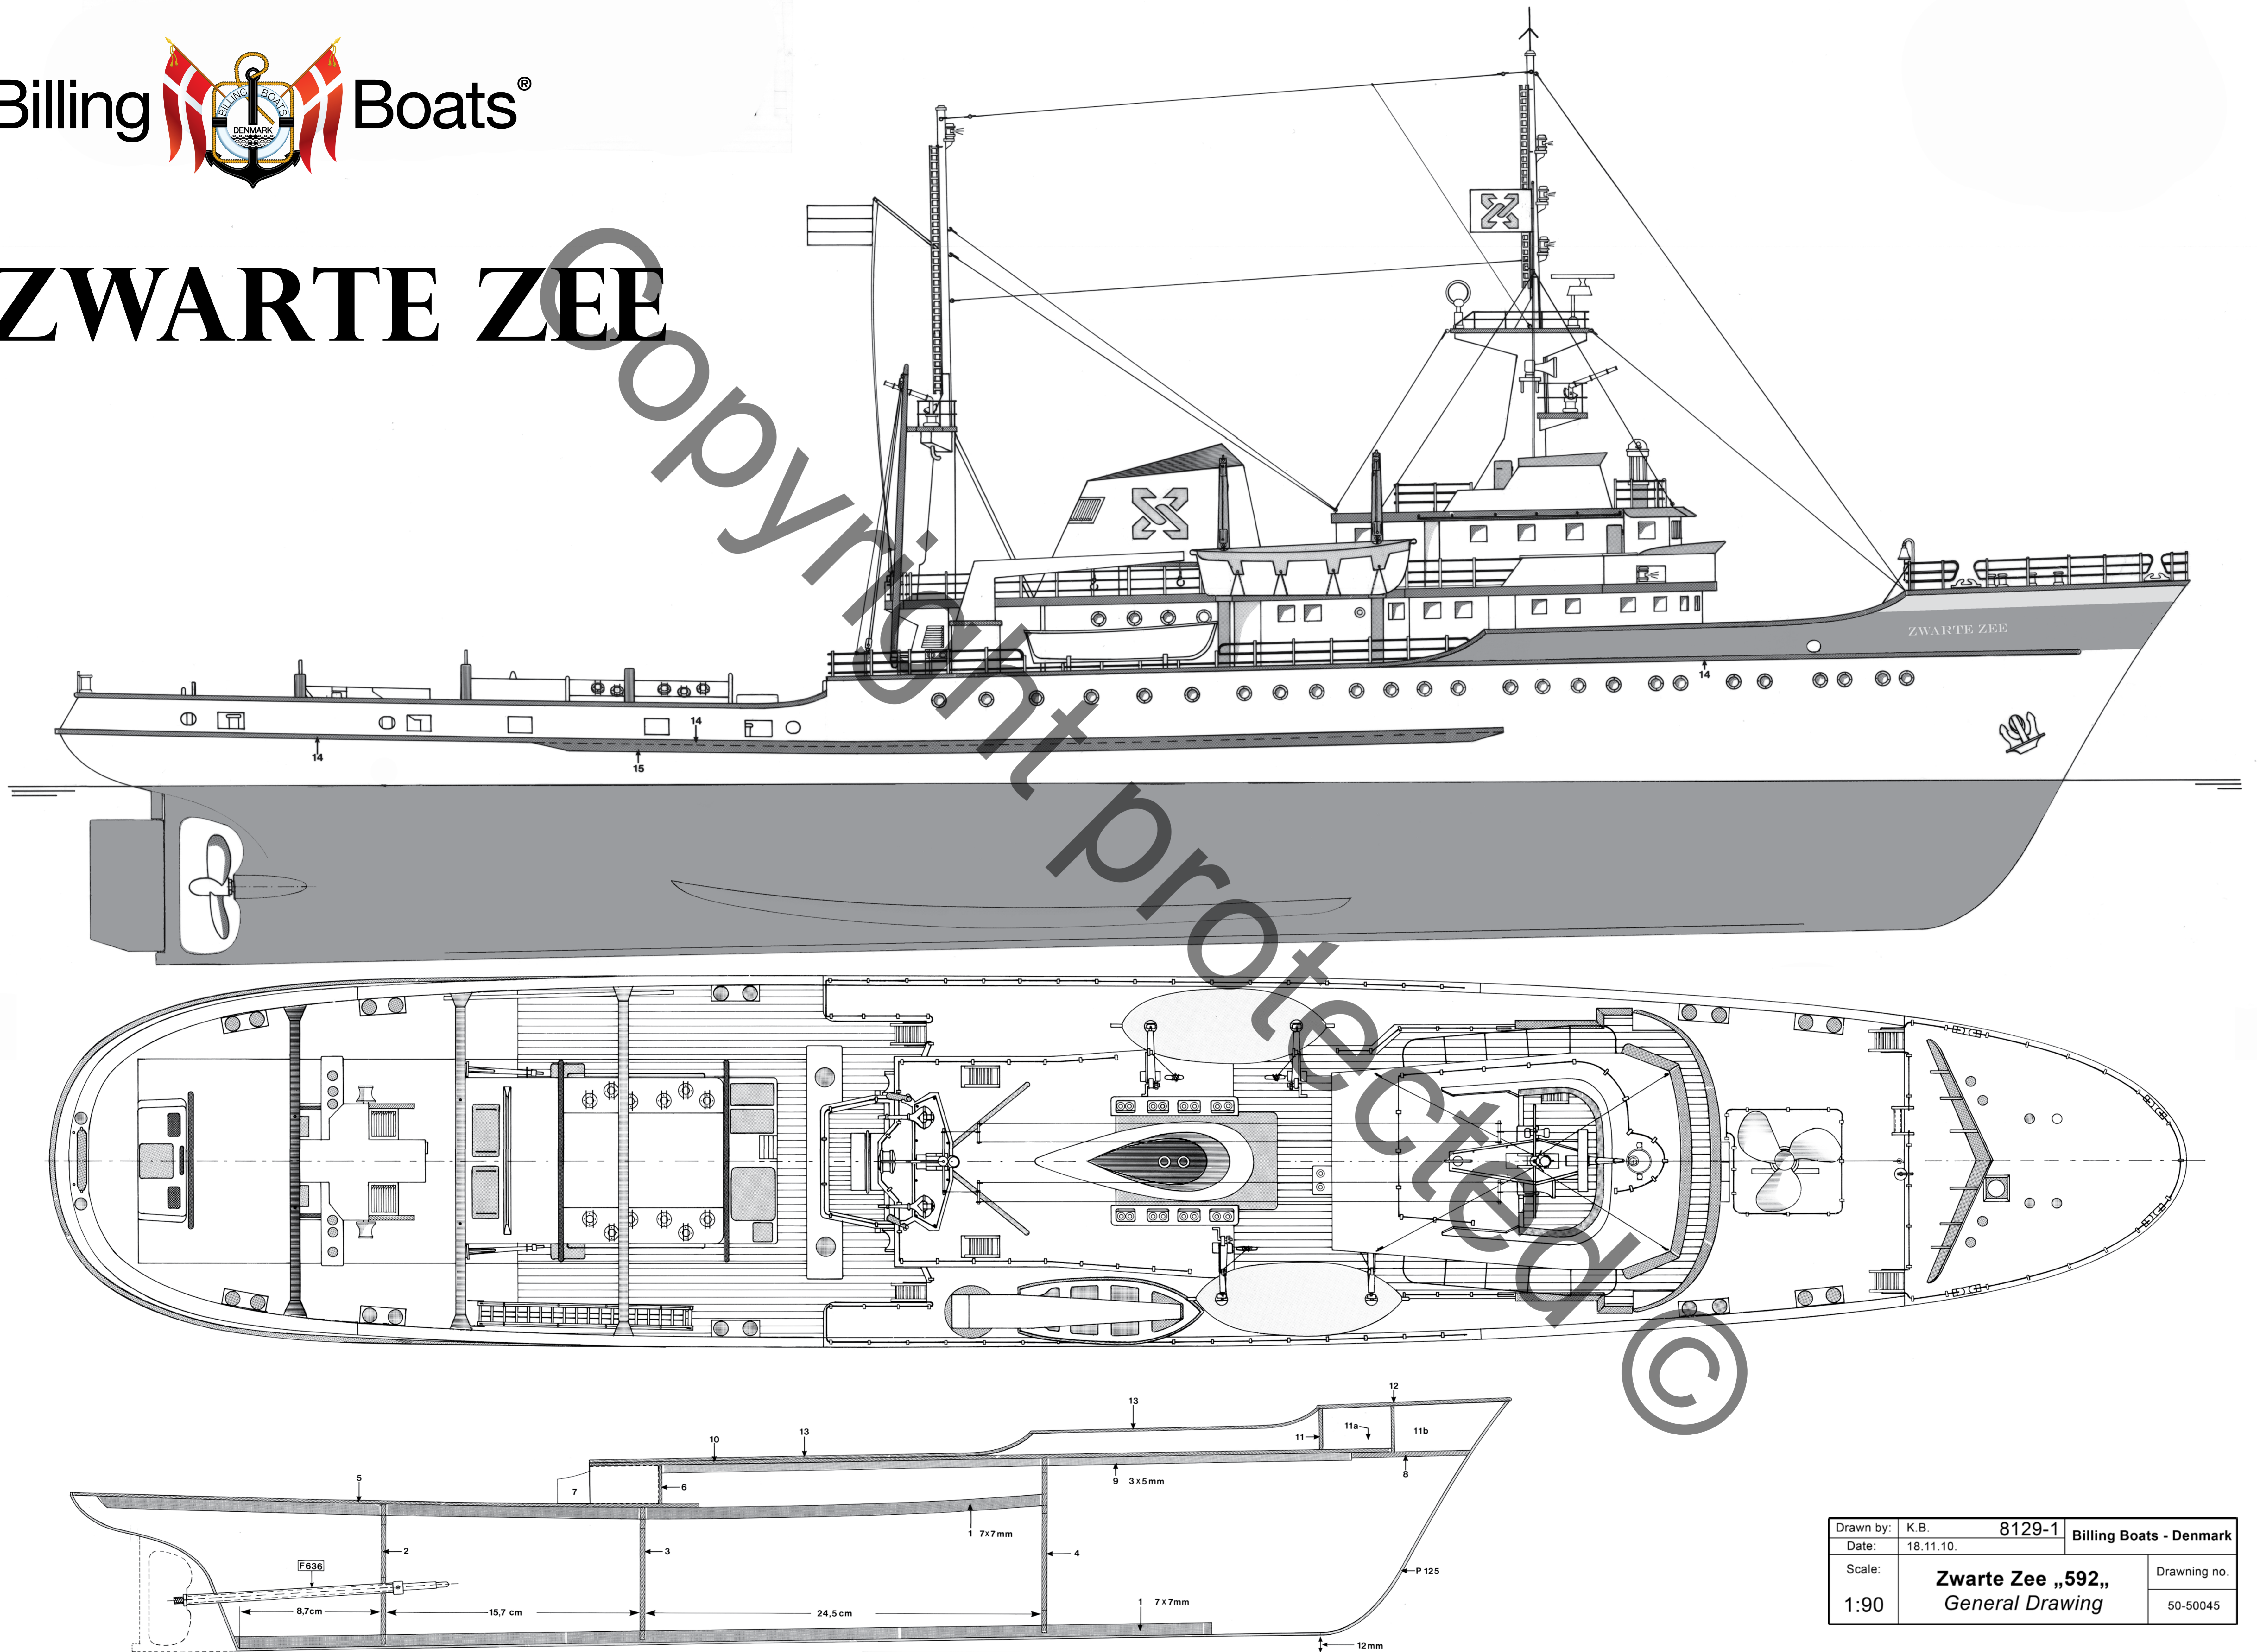

ZWARTE ZEE

Drawn by:	K.B.	8129-1	Billing Boats - Denmark
Date:	18.11.10.		
Scale:	1:90	Zwarte Zee „592,, <i>General Drawing</i>	Drawing no. 50-50045