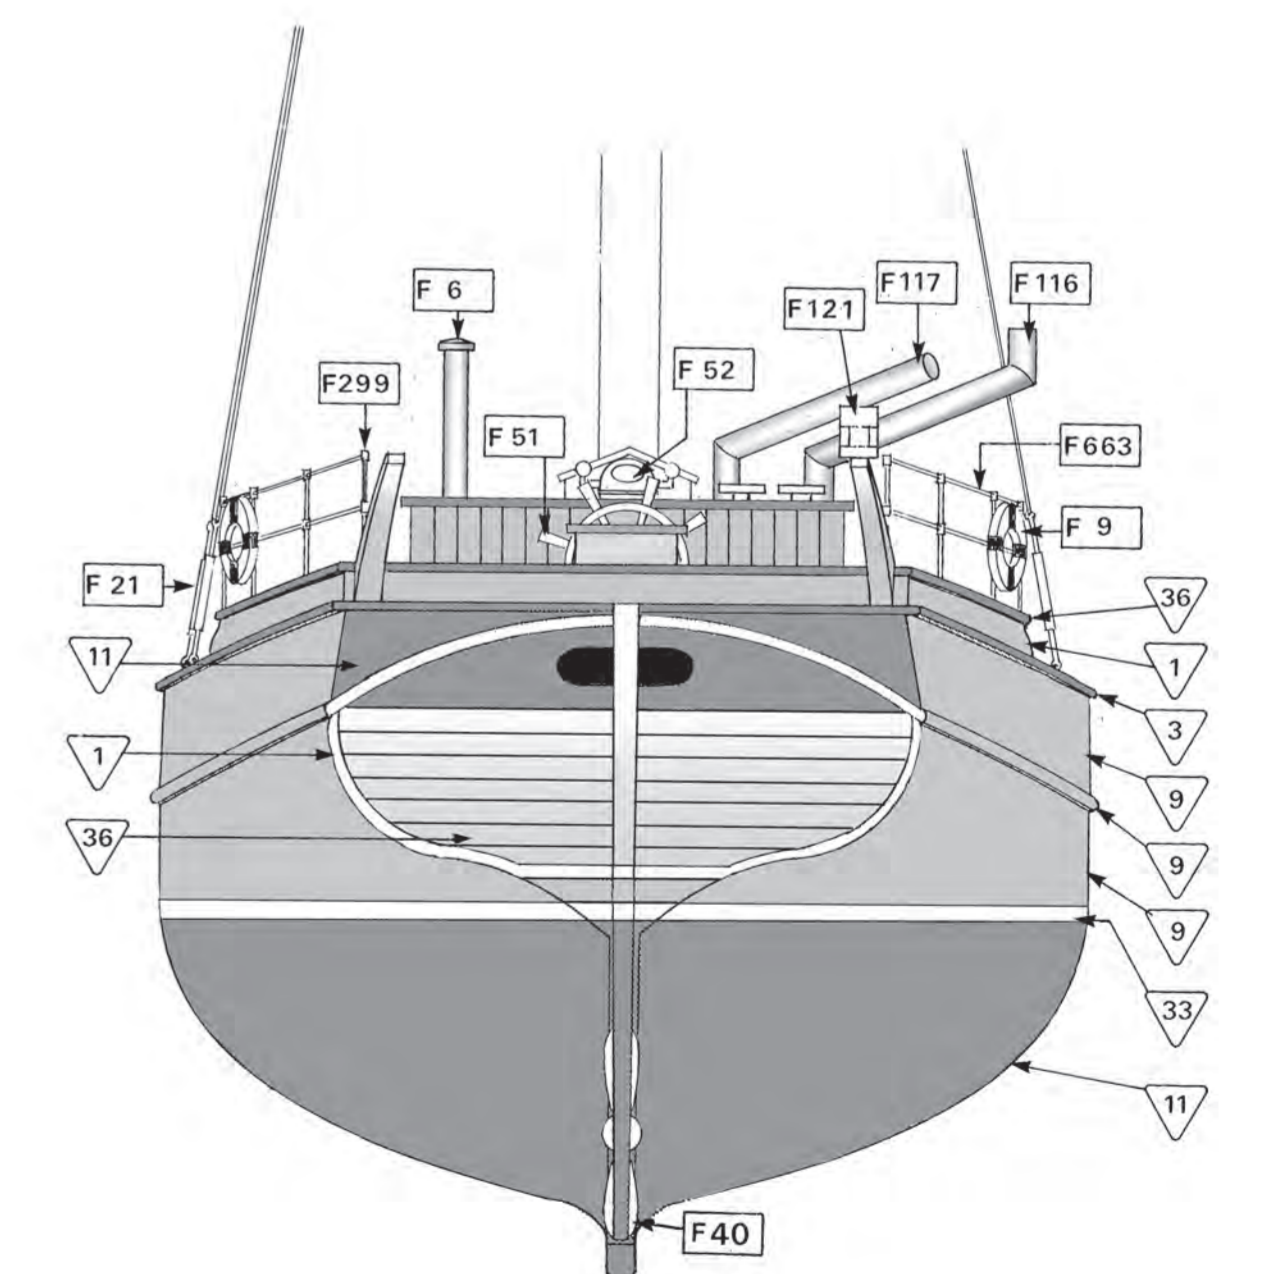

|           |  |                         |
|-----------|--|-------------------------|
| Drawn by: | K.B.                                     | Billing Boats - Denmark |
| Date:     | 09.05.12.                                |                         |
| Scale:    | <b>Lilla Dan „578,,</b><br><b>Plan 2</b> | Drawing no.             |
| 1:50      |  | 50-50036                |

|                            |           |                         |
|----------------------------|-----------|-------------------------|
| Drawn by:                  | K.B.      | Billing Boats - Denmark |
| Date:                      | 09.05.12. |                         |
| Scale:                     | 1:50      | Drawing no.             |
| Lilla Dan „578,,<br>Plan 2 |           | 50-50036                |