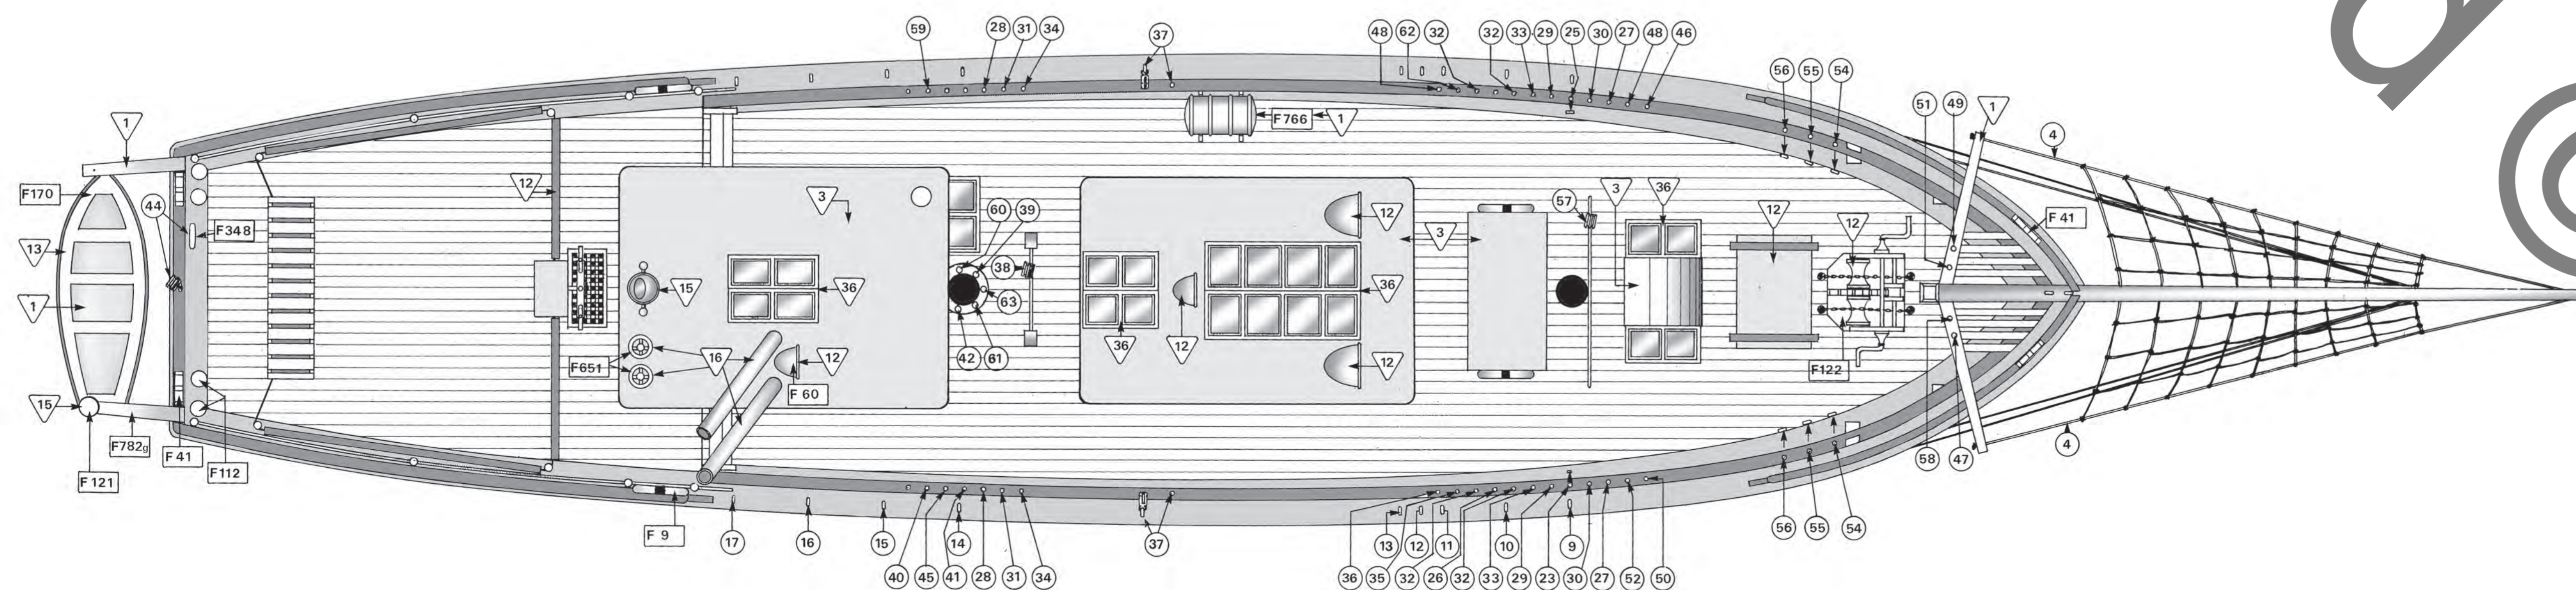

|           |  |                         |
|-----------|--|-------------------------|
| Drawn by: | K.B.                                     | Billing Boats - Denmark |
| Date:     | 09.05.12.                                |                         |
| Scale:    | <b>Lilla Dan „578,,</b><br><b>Plan 2</b> | Drawing no.             |
| 1:50      |  | 50-50036                |

|                            |           |                         |
|----------------------------|-----------|-------------------------|
| Drawn by:                  | K.B.      | Billing Boats - Denmark |
| Date:                      | 09.05.12. |                         |
| Scale:                     | 1:50      | Drawing no.             |
| Lilla Dan „578,,<br>Plan 2 |           | 50-50036                |