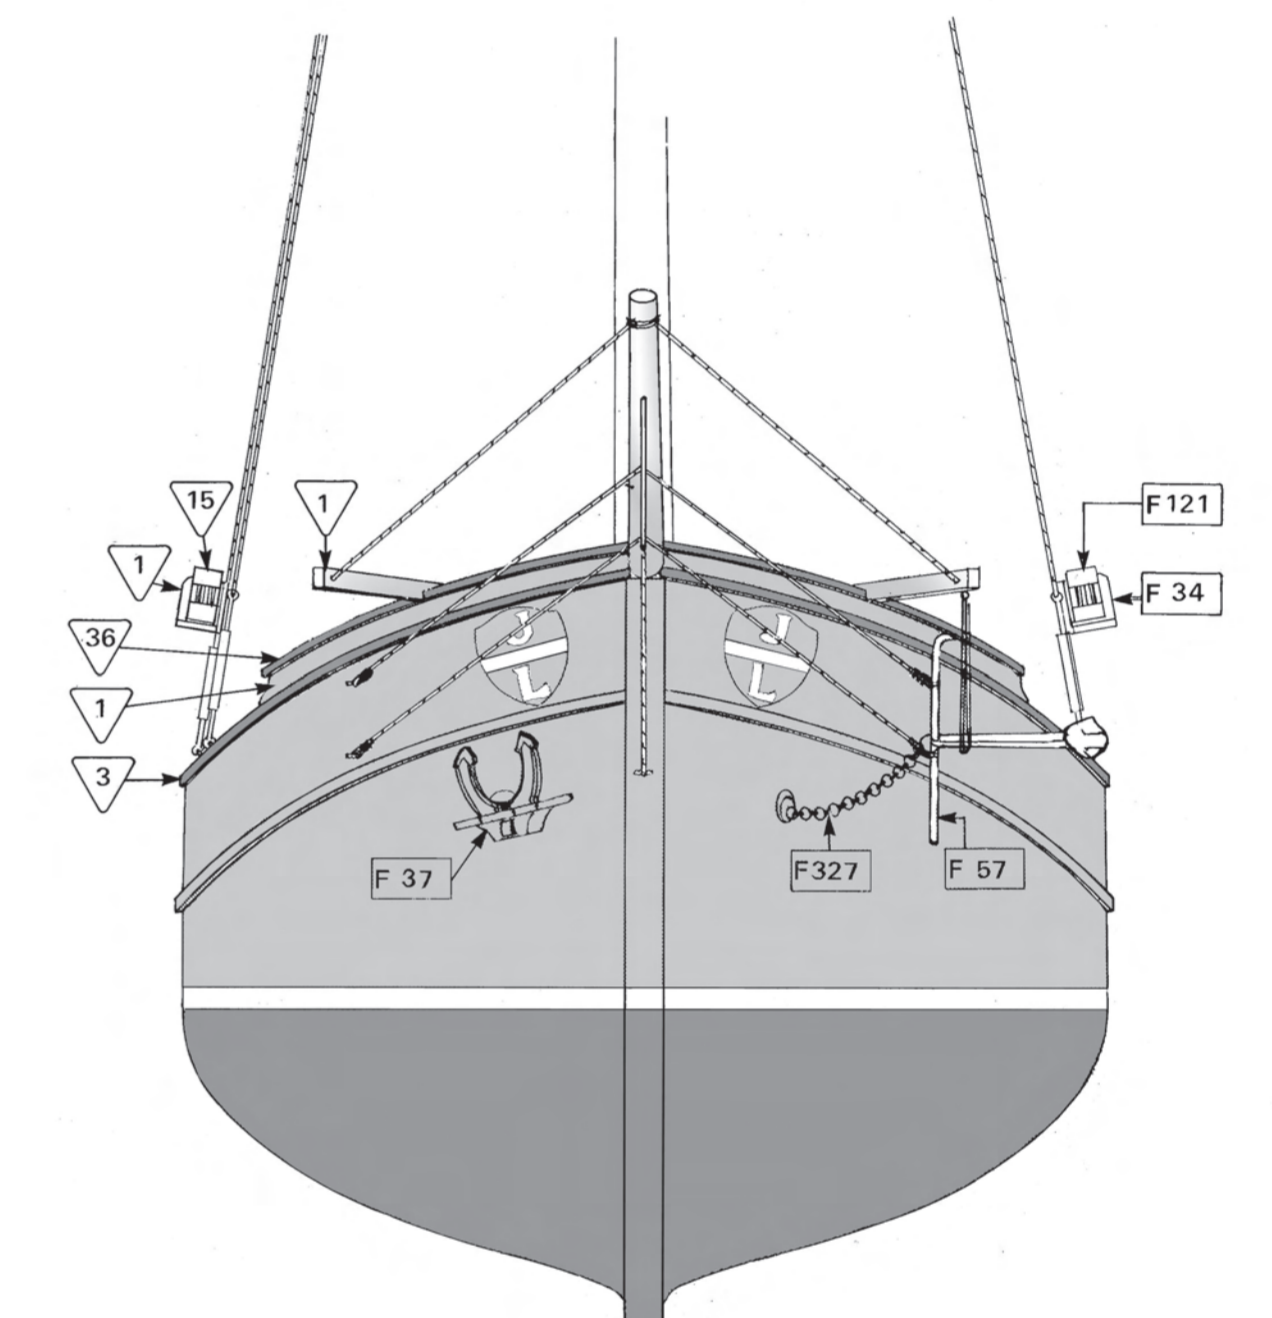

|           |  |                         |
|-----------|--|-------------------------|
| Drawn by: | K.B.                                     | Billing Boats - Denmark |
| Date:     | 09.05.12.                                |                         |
| Scale:    | <b>Lilla Dan „578,,</b><br><b>Plan 2</b> | Drawing no.             |
| 1:50      |  | 50-50036                |

|                            |           |                         |
|----------------------------|-----------|-------------------------|
| Drawn by:                  | K.B.      | Billing Boats - Denmark |
| Date:                      | 09.05.12. |                         |
| Scale:                     | 1:50      | Drawing no.             |
| Lilla Dan „578,,<br>Plan 2 |           | 50-50036                |