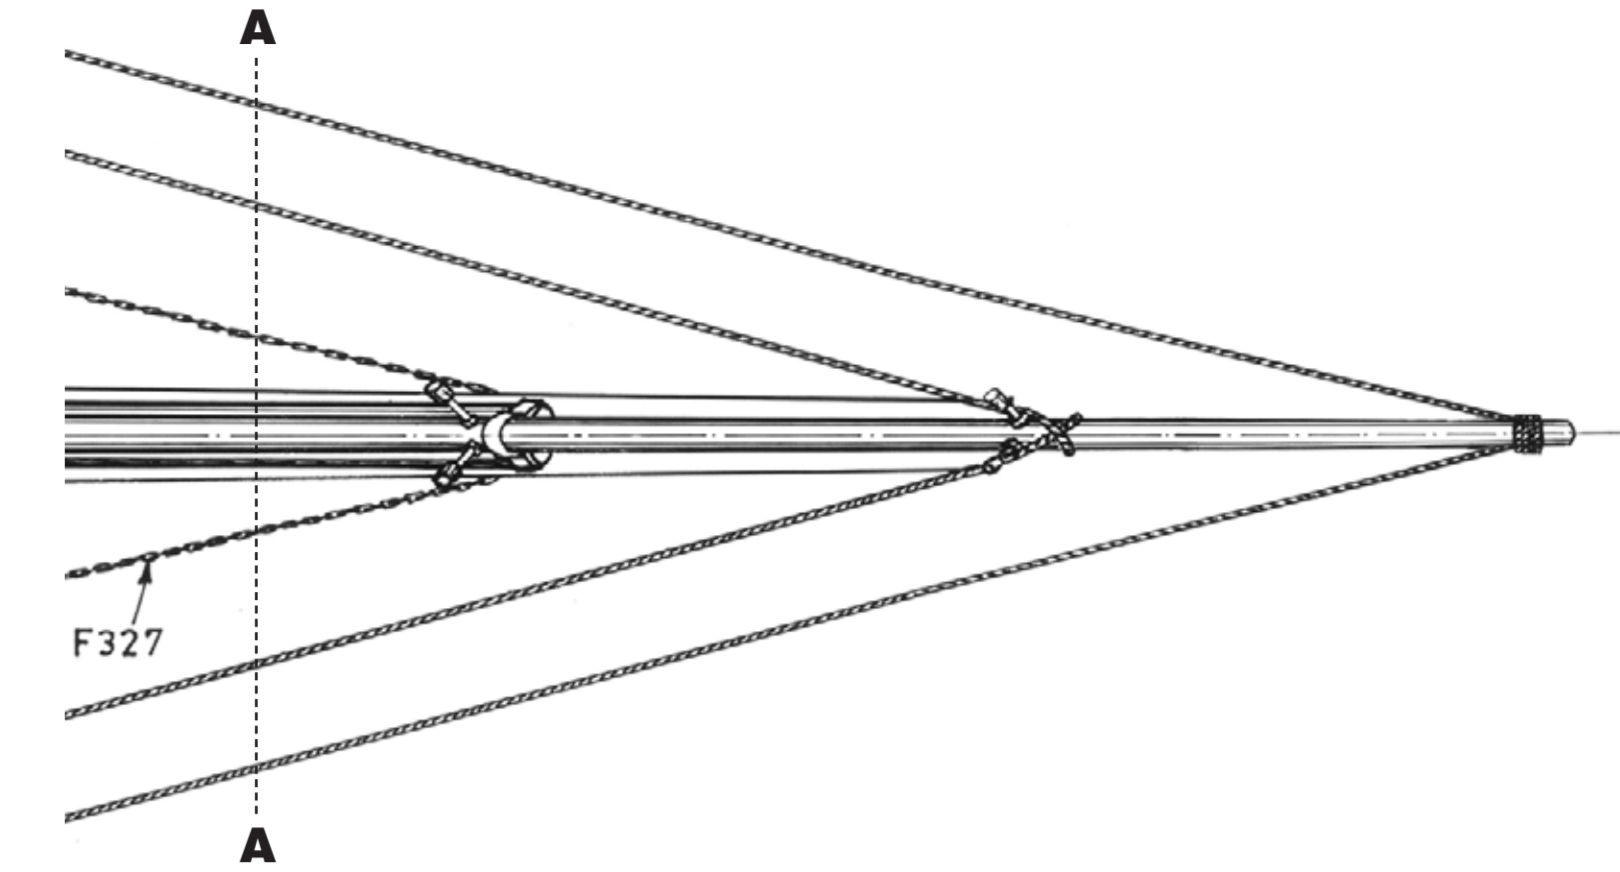

| | | |
|-----------|-------------------------|-------------------------|
| Drawn by: | E. Billing | Billing Boats - Denmark |
| Date: | 23.02.73. | |
| Scale: | CUTTY SARK „564„ | Drawing no. |
| 1:75 | Plan 3 | 50-50027-2 |

| | | |
|-----------|-------------------------|---------------------------|
| Drawn by: | E. Billing | Billing Boats - Denmark |
| Date: | 23.02.73. | |
| Scale: | CUTTY SARK „564„ | Drawing no. 50-50027-2 |
| 1:75 | Plan 4 | |