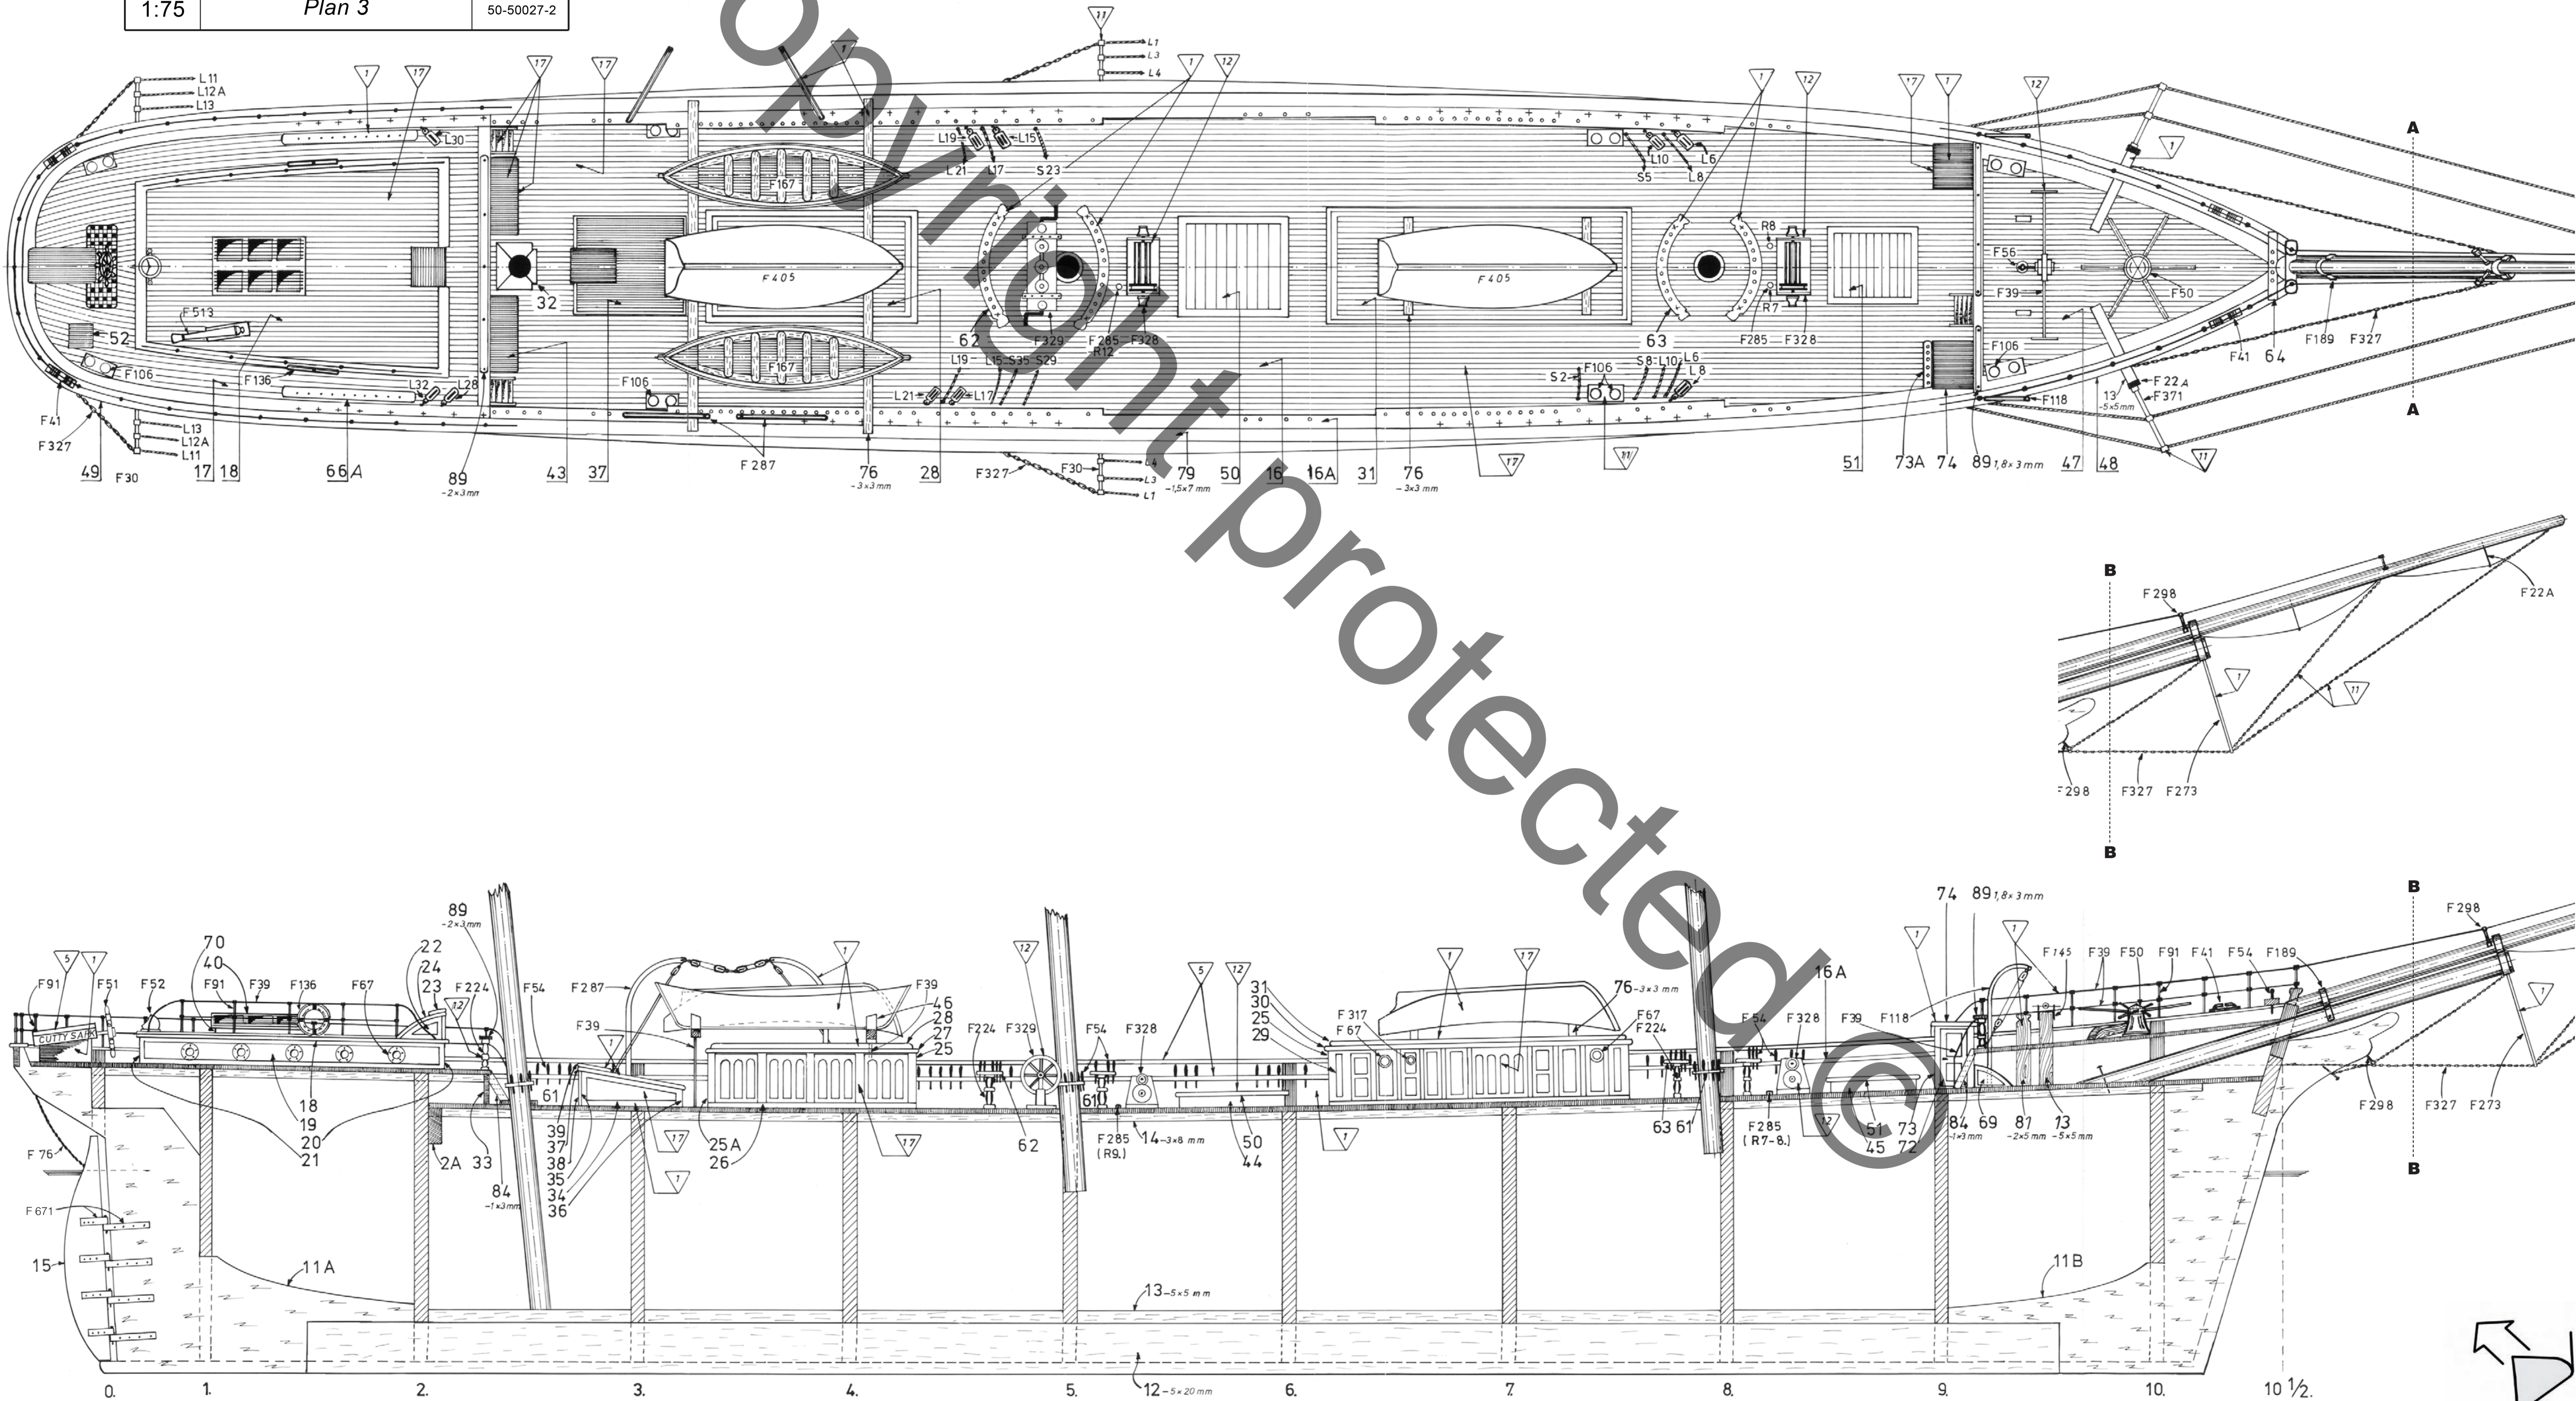

| | | |
|-----------|-------------------------|-------------------------|
| Drawn by: | E. Billing | Billing Boats - Denmark |
| Date: | 23.02.73. | |
| Scale: | CUTTY SARK „564„ | Drawing no. |
| 1:75 | Plan 3 | 50-50027-2 |

| | | |
|-----------|-------------------------|---------------------------|
| Drawn by: | E. Billing | Billing Boats - Denmark |
| Date: | 23.02.73. | |
| Scale: | CUTTY SARK „564„ | Drawing no. 50-50027-2 |
| 1:75 | Plan 4 | |