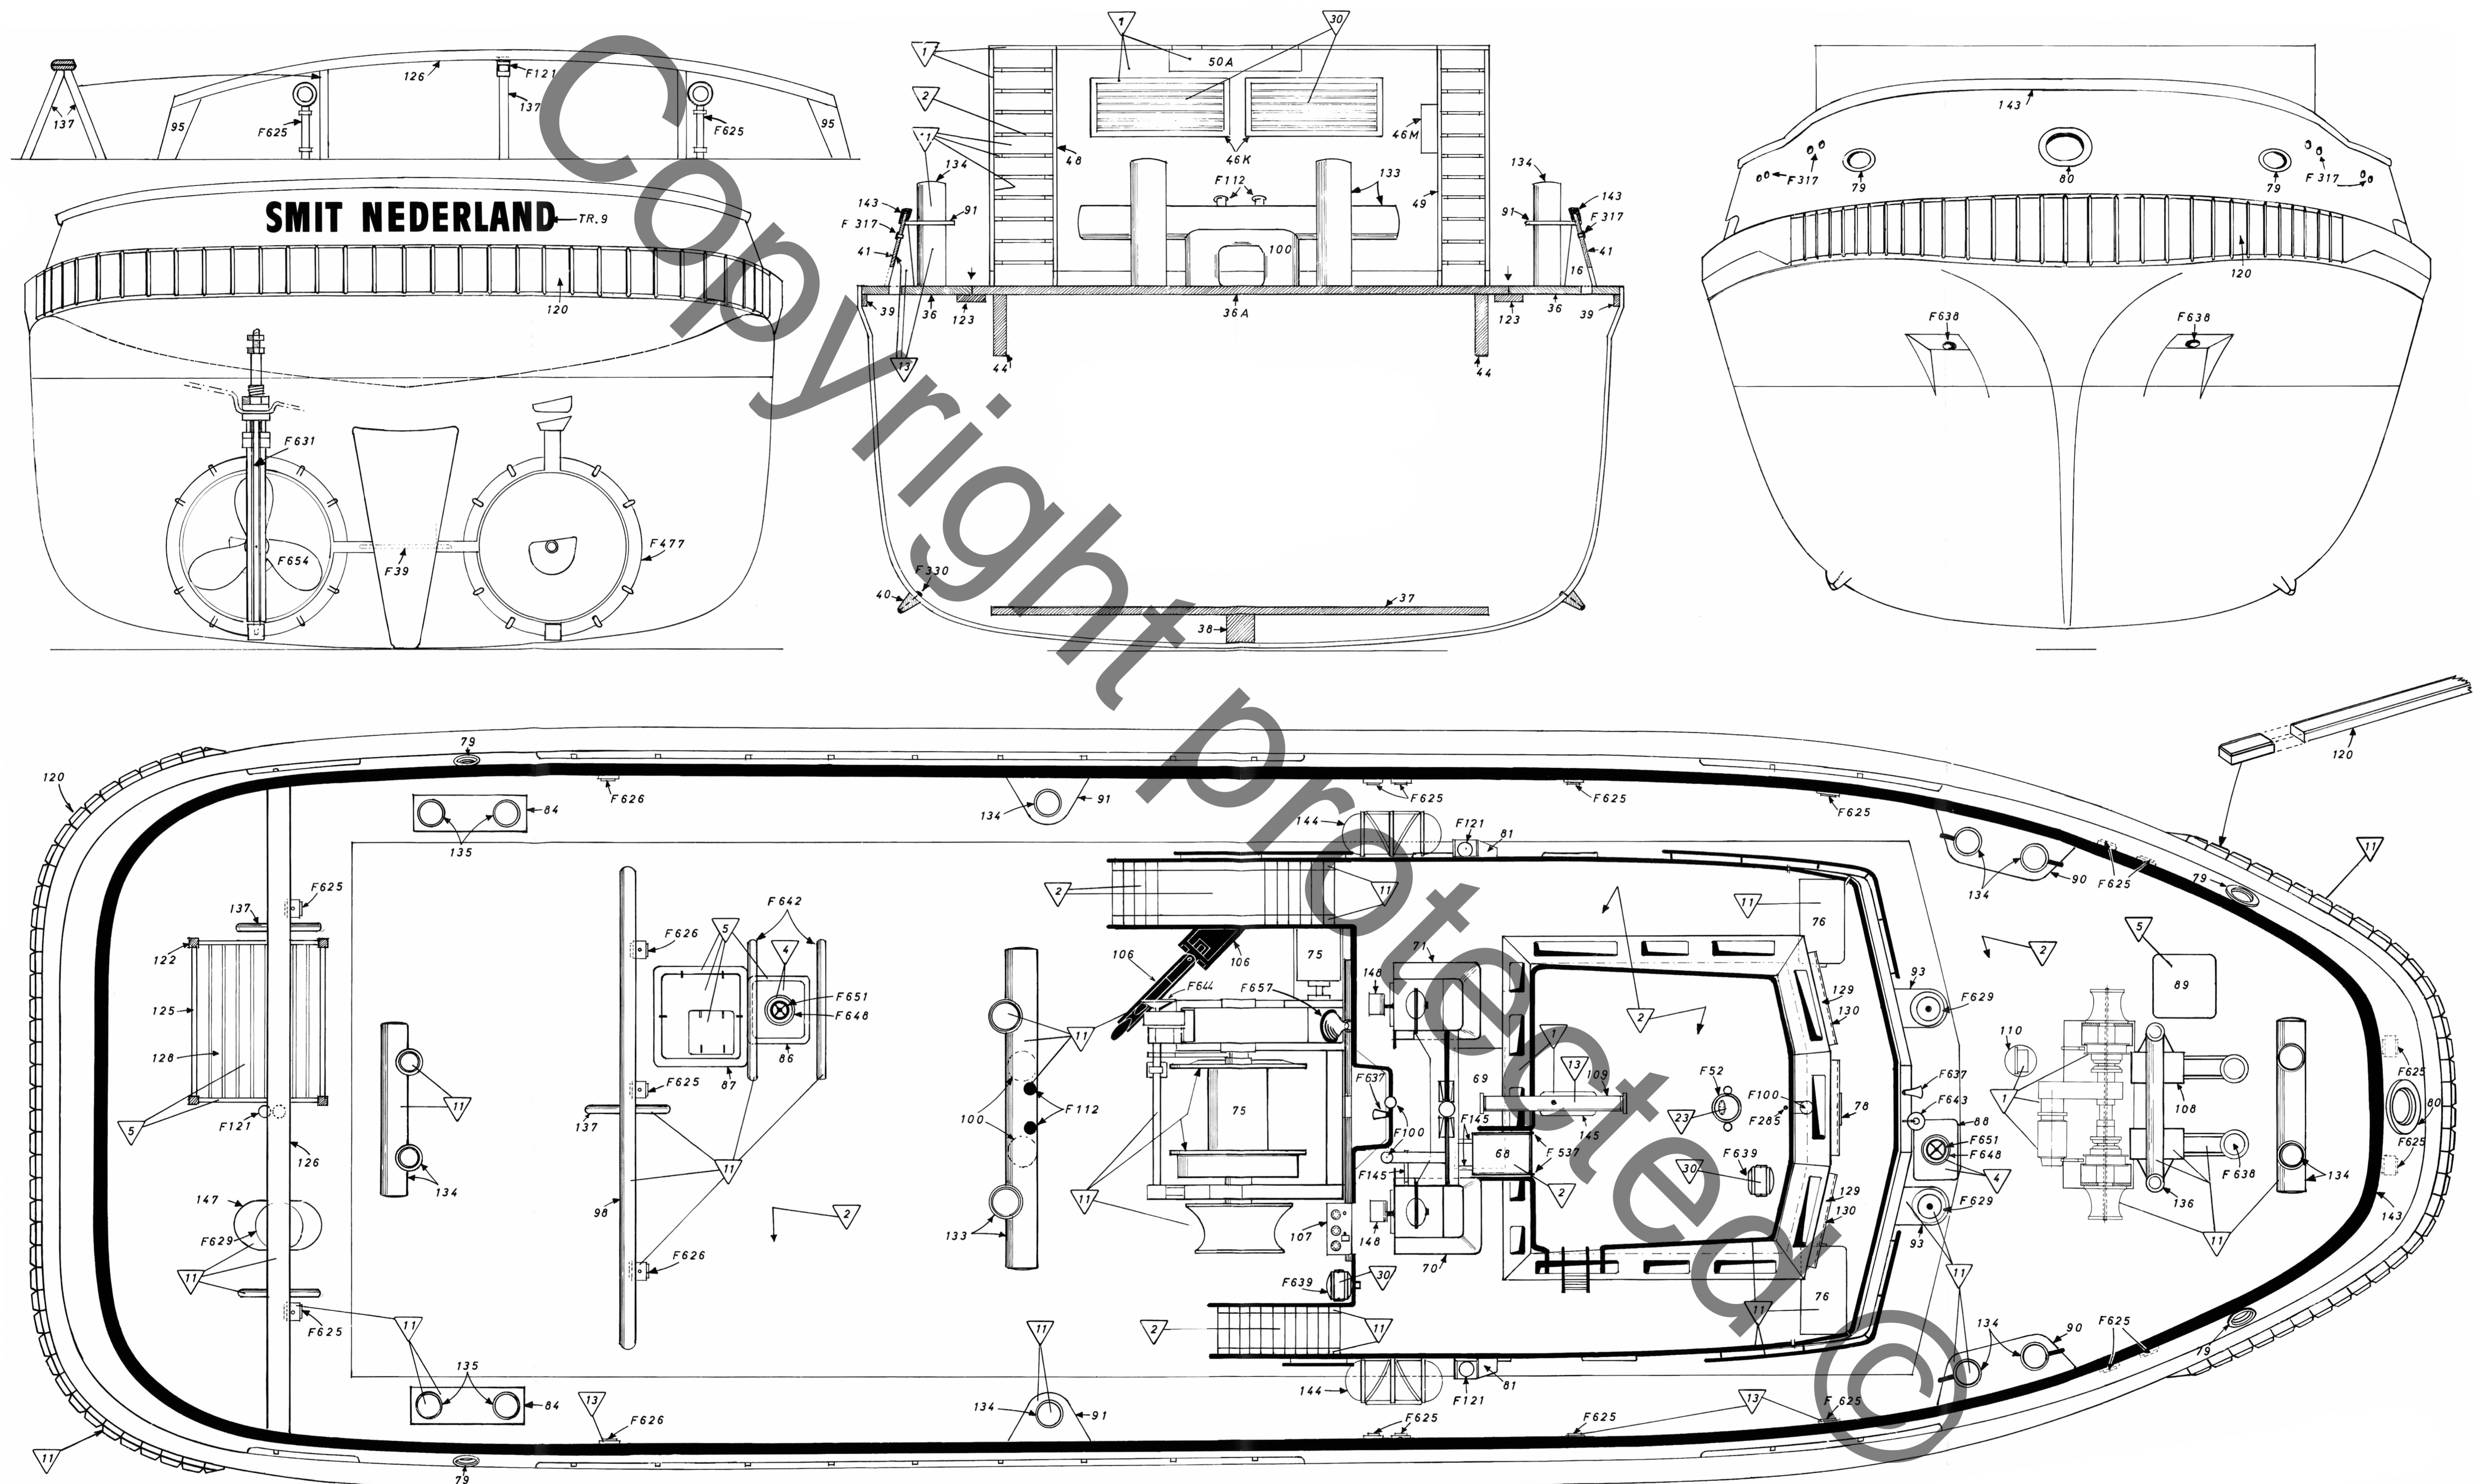

Copyright ©

Date:	12.01.12.	Billing Boats - Denmark
Scale:	1:33	SMIT NEDERLAND „528,, Plan 1
		Drawing no. 50-50017

Date:	12.01.12.	Billing Boats - Denmark
Scale:	<b>SMIT NEDERLAND „528,,</b> Plan 2	Drawing no.
1:33		50-50017