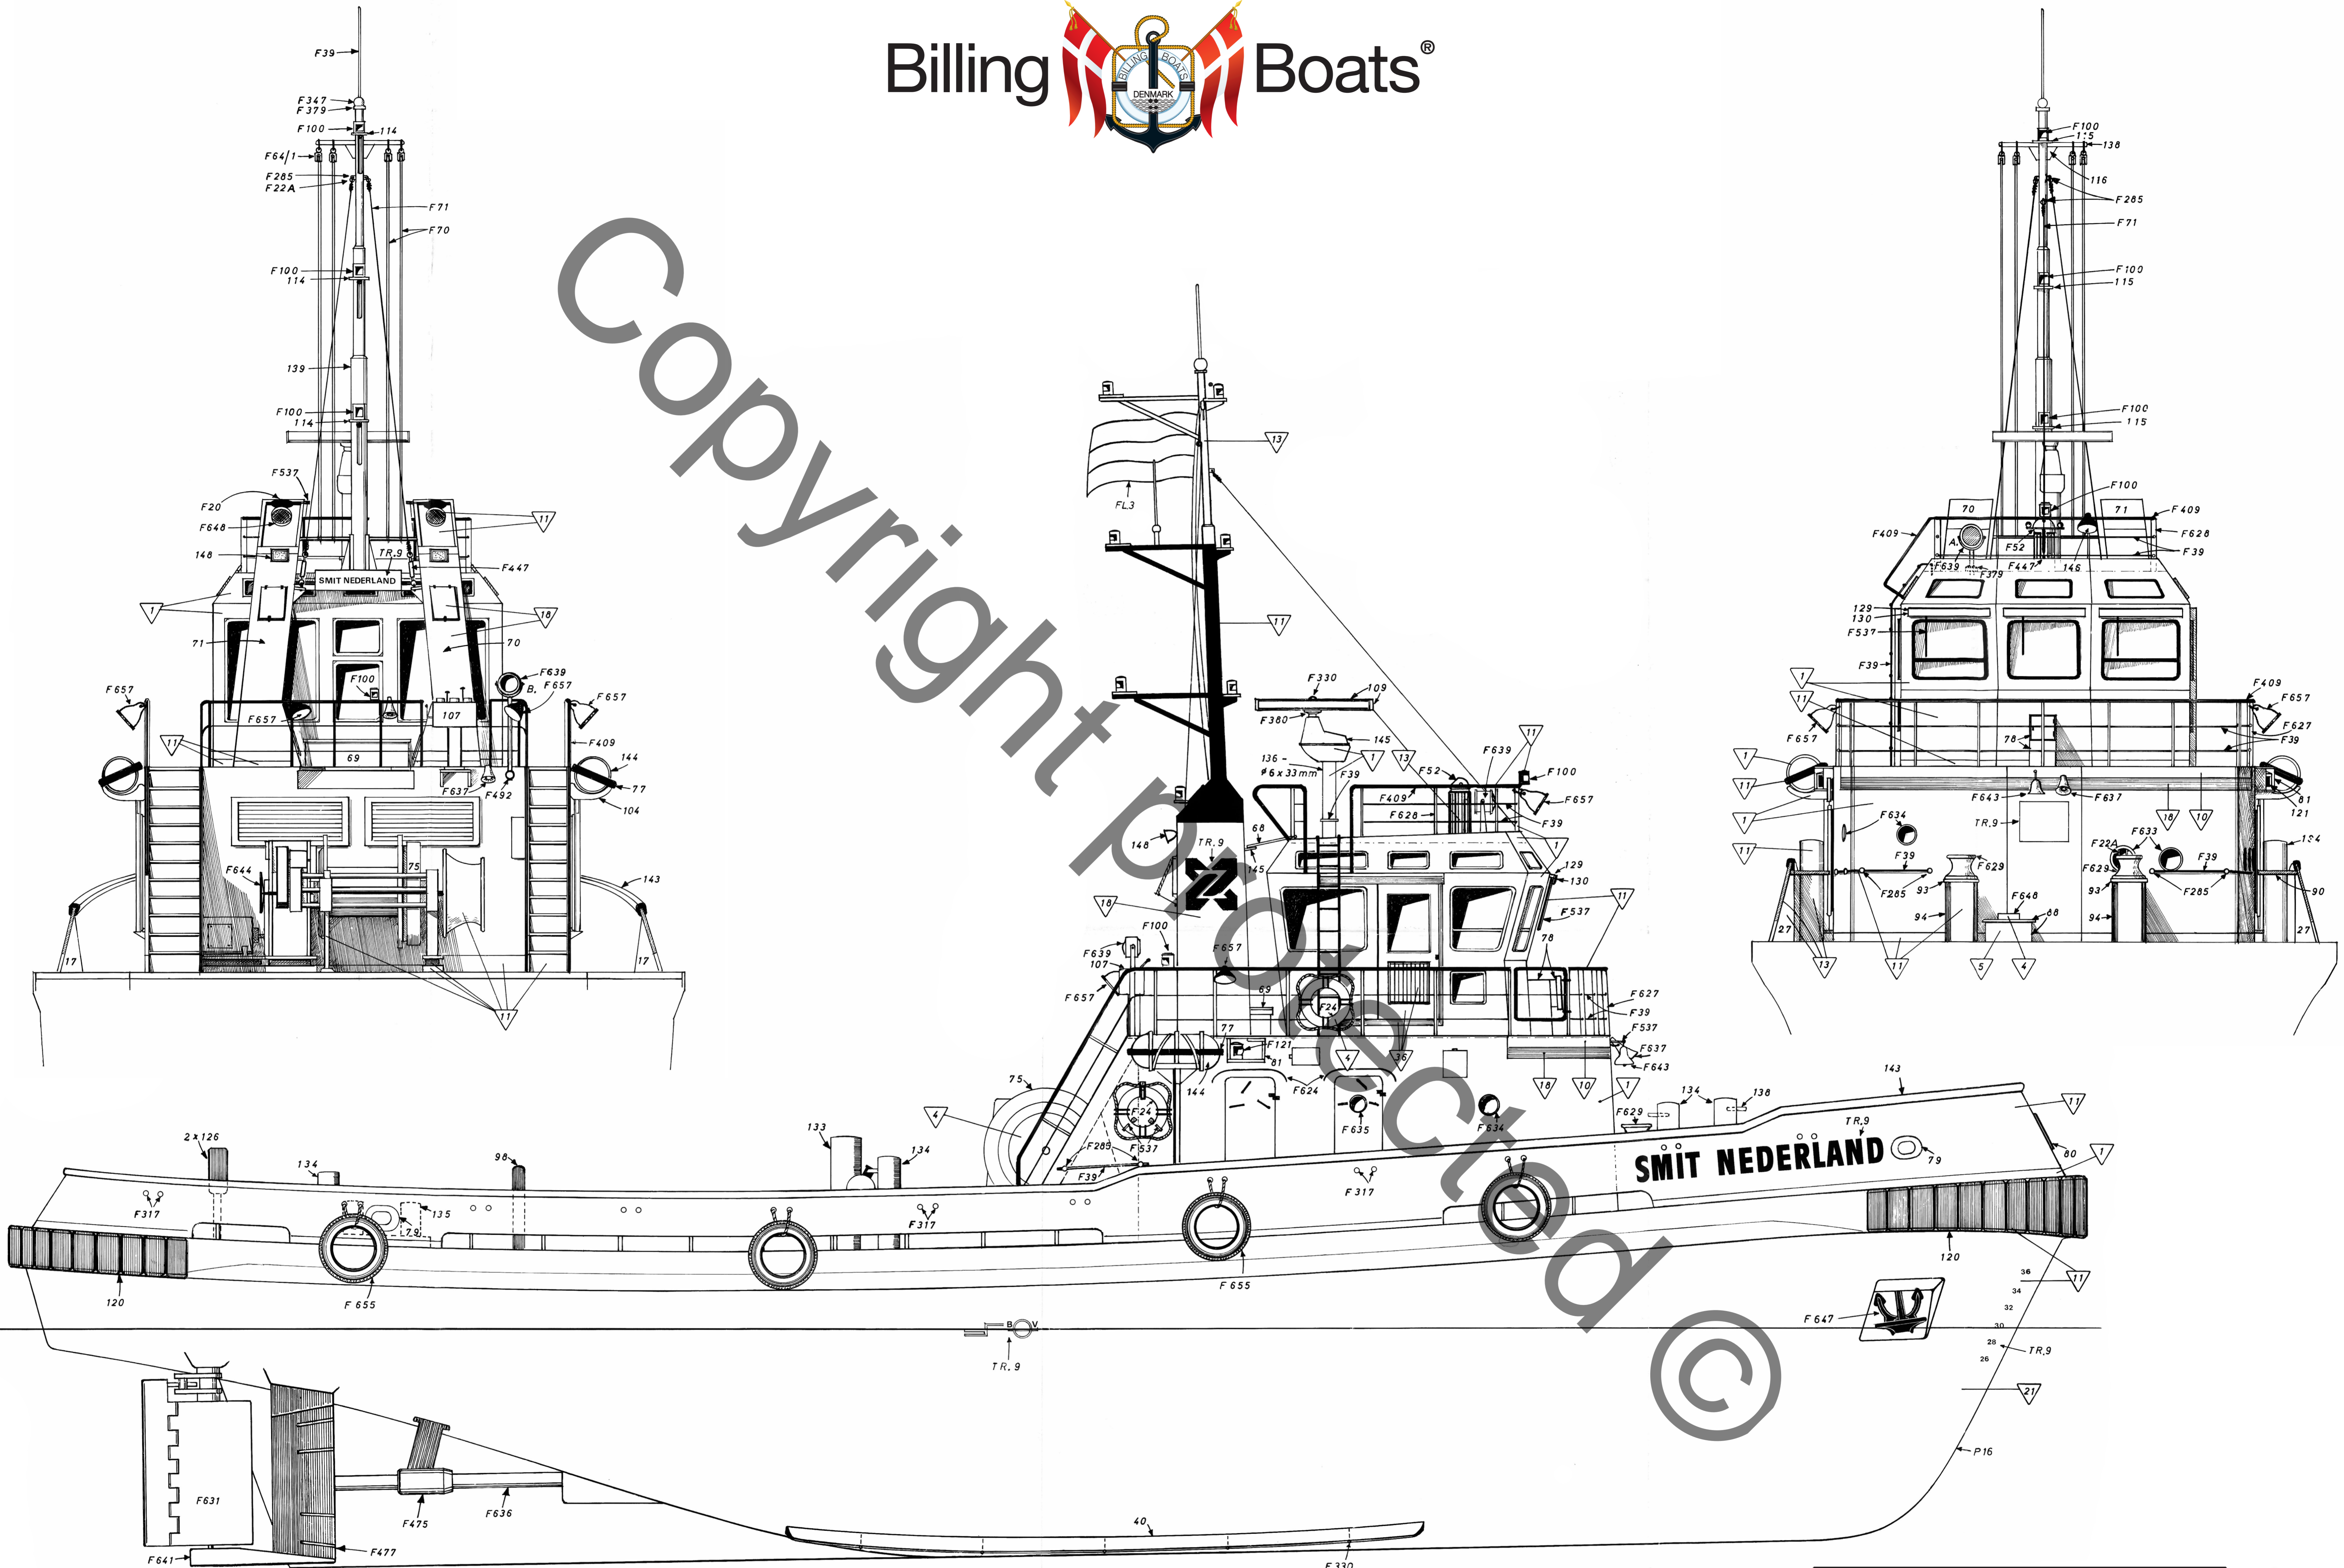

Copyright ©

Date:	12.01.12.	Billing Boats - Denmark
Scale:	1:33	SMIT NEDERLAND „528,, Plan 1
		Drawing no. 50-50017

Date:	12.01.12.	Billing Boats - Denmark
Scale:	<b>SMIT NEDERLAND „528,,</b> Plan 2	Drawing no.
1:33		50-50017