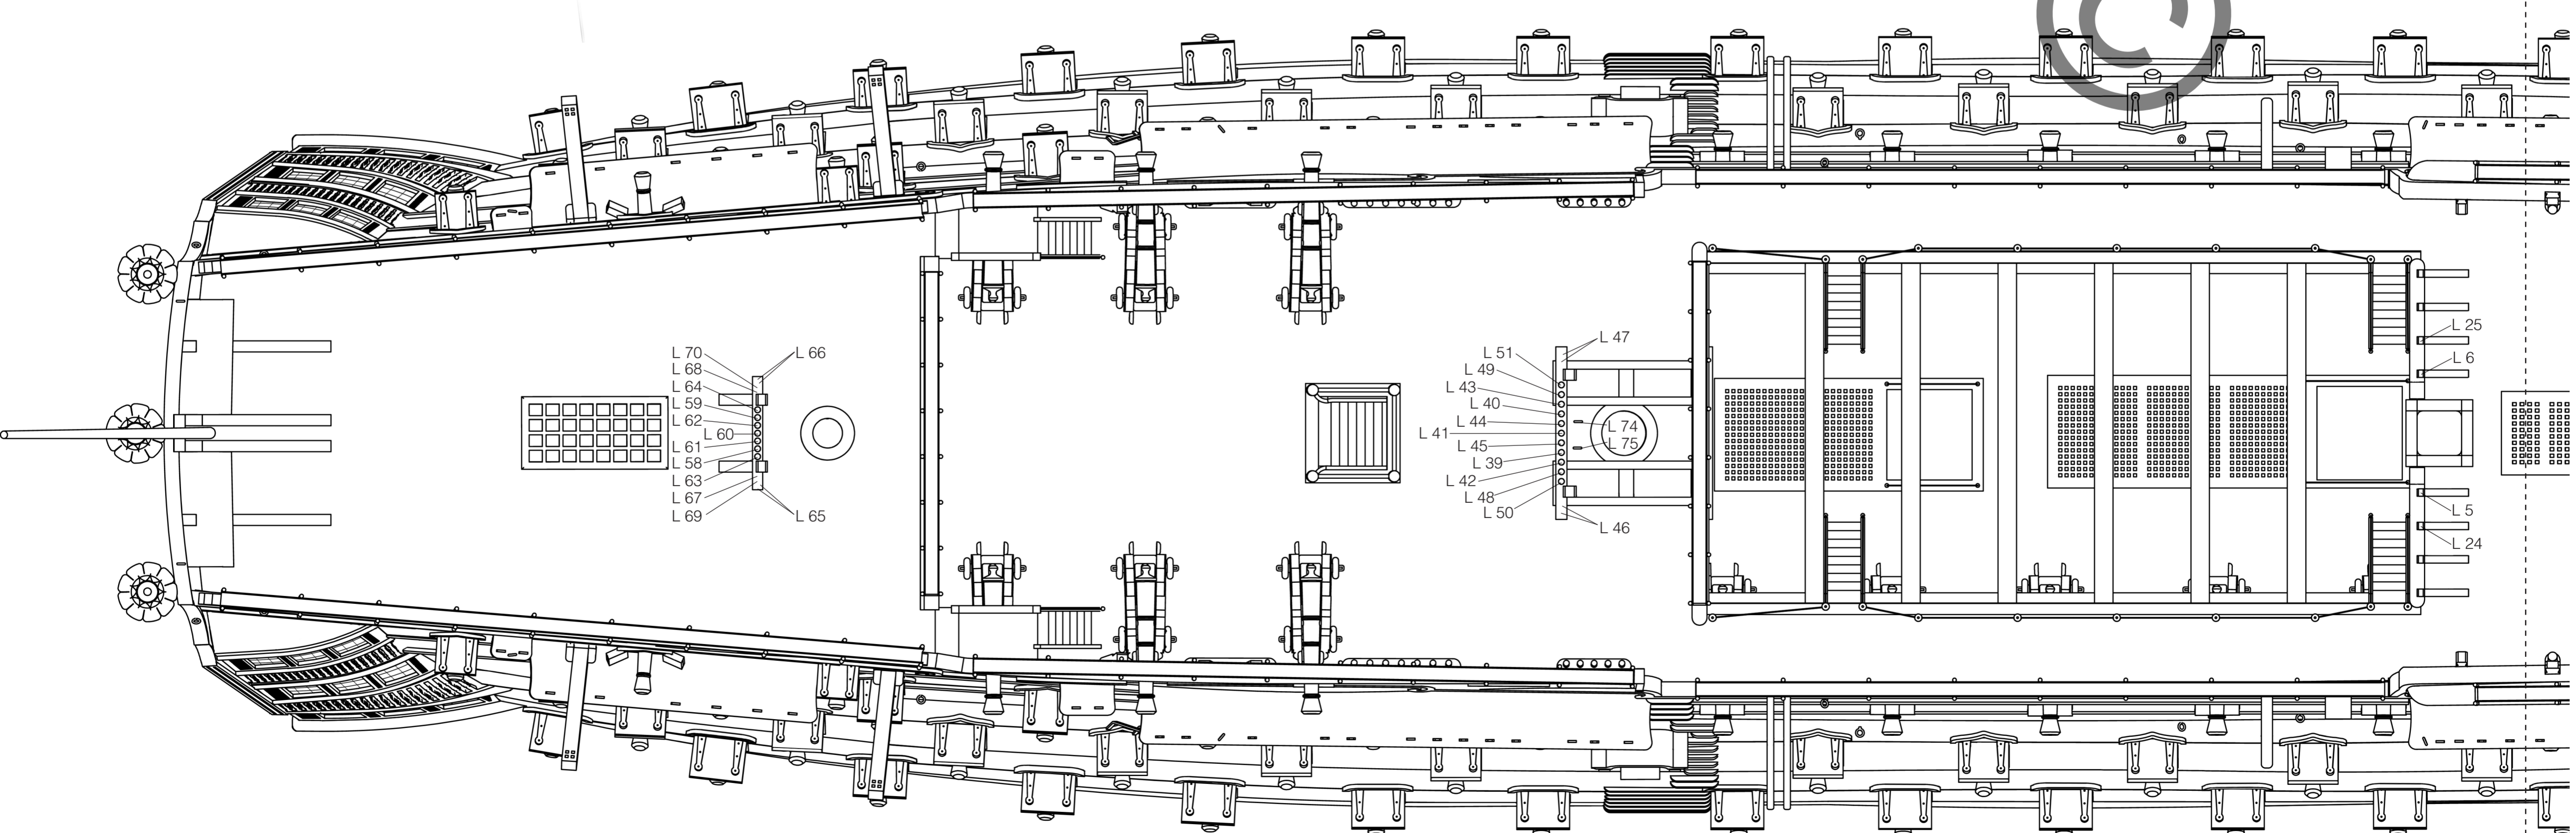

Drawn by:	S.S.H.	Billing Boats - Denmark
Date:	26.11.09.	
<b>HMS VICTORY „498,,</b> <i>Plan 4</i>		Drawing no.
		50-50200-1

Drawn by:	S.S.H.	Billing Boats - Denmark
Date:	26.11.09.	
<b>HMS VICTORY „498,,</b> <i>Plan 1</i>		Drawing no.
		50-50099-2

Copyright protected ©

Drawn by:	S.S.H.	Billing Boats - Denmark
Date:	26.11.09.	
<b>HMS VICTORY „498,,</b> <i>Plan 3</i>		Drawing no. 50-50200-2

Drawn by:	S.S.H.	Billing Boats - Denmark
Date:	26.11.09.	
<b>HMS VICTORY „498,,</b>		Drawing no.
<i>Plan 2</i>		50-50099-2