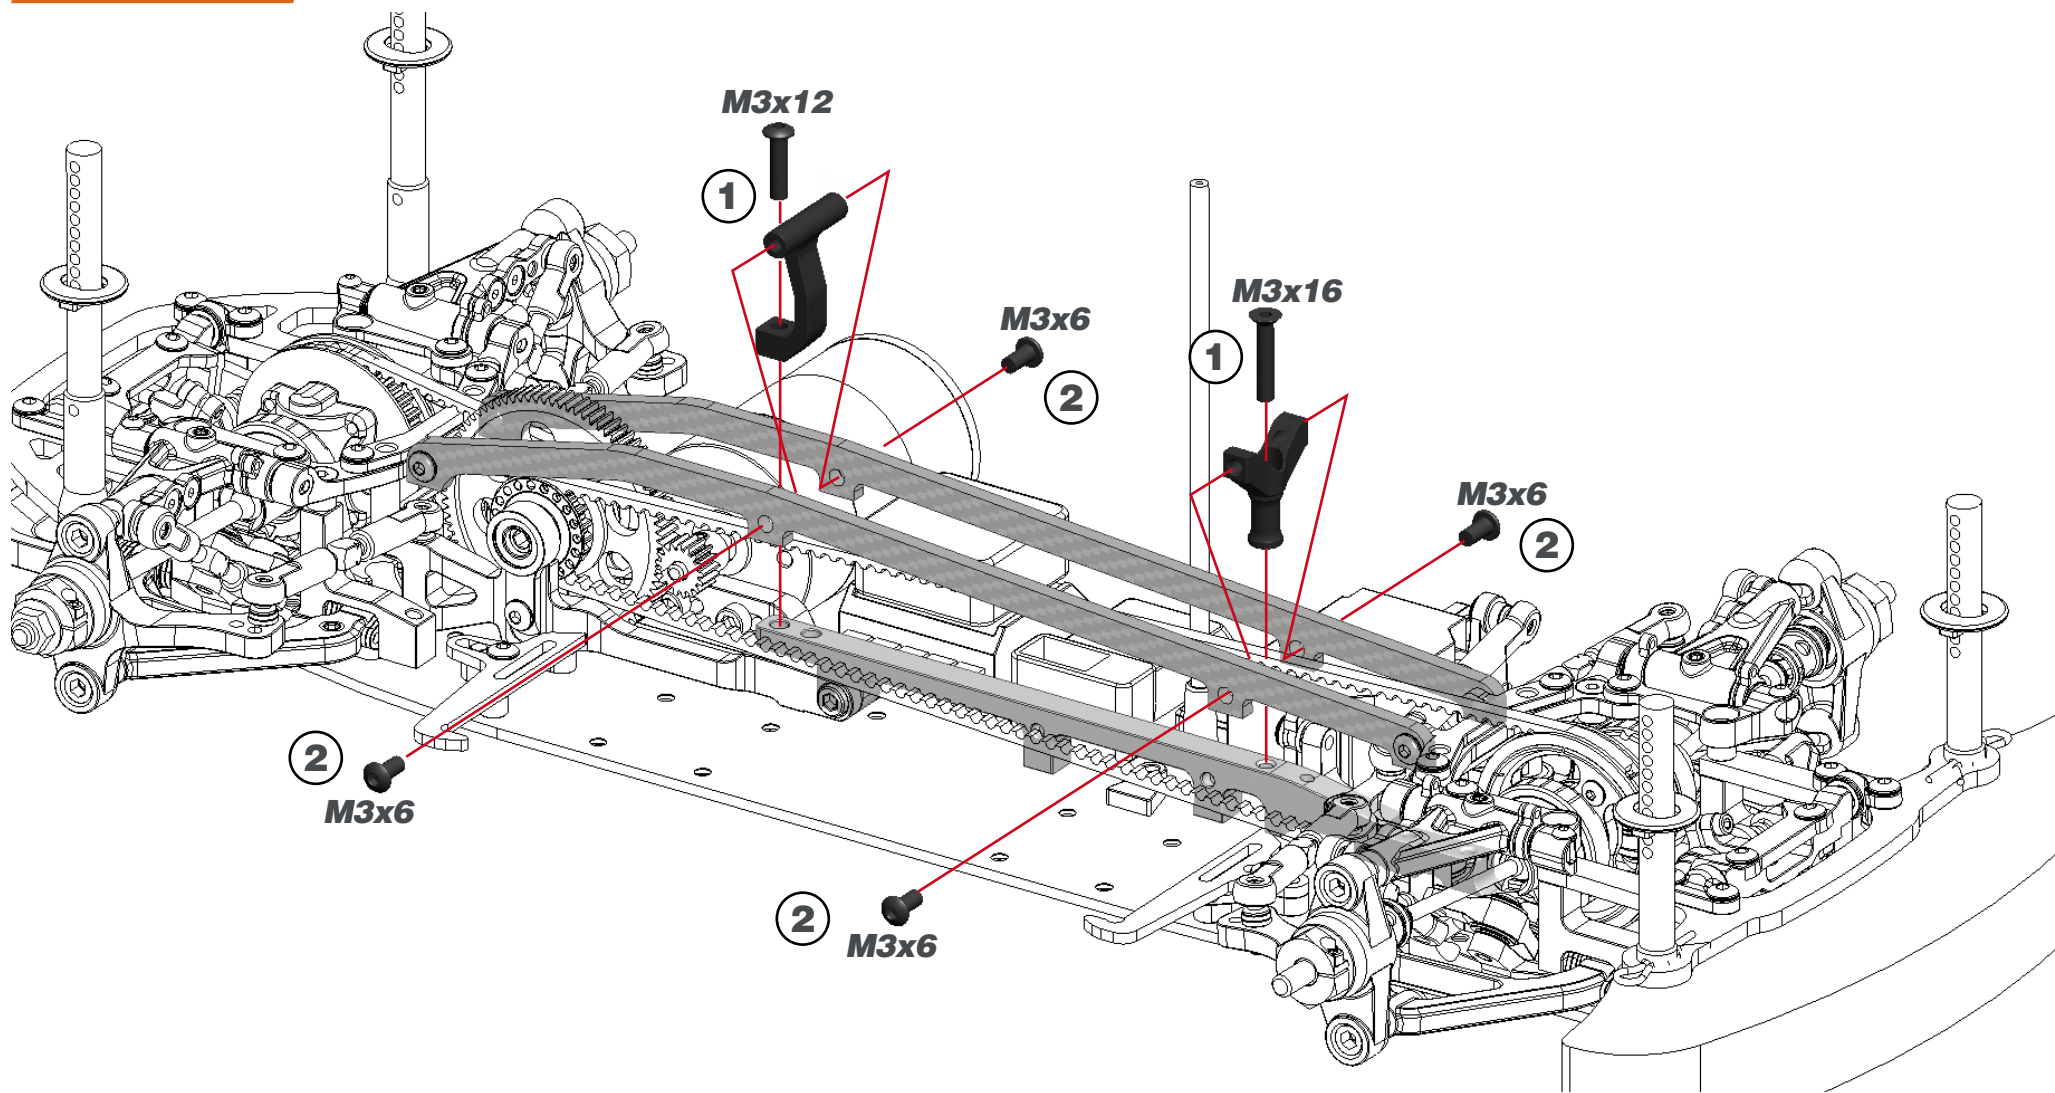

## STEP 1

STEP 2

STEP 3A

**STEP 3B**

**!** Follow STEP 3B to assemble the vertical top deck along with the optional Chassis stiffener front short 4X #401476.