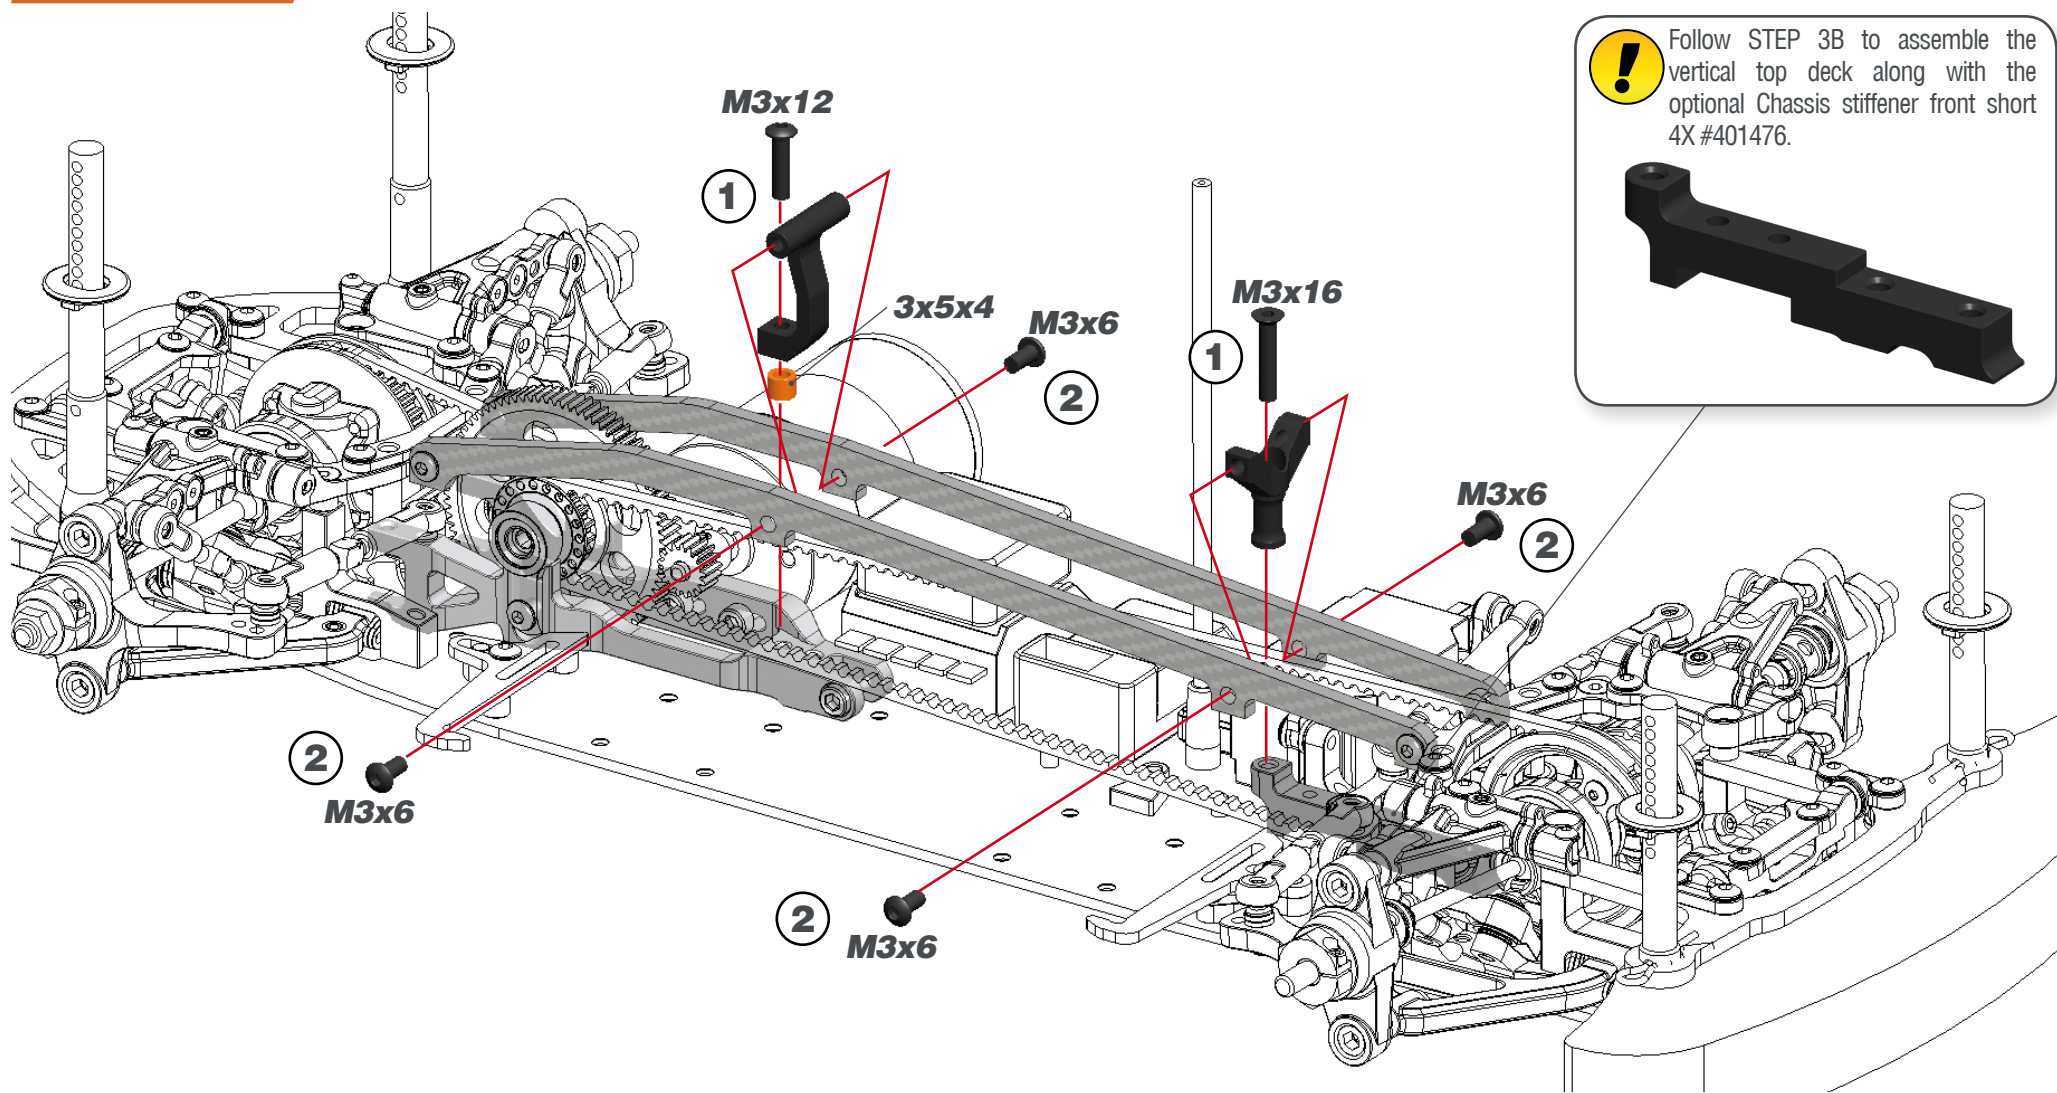

## STEP 1

STEP 2

STEP 3A

**STEP 3B**

**!** Follow STEP 3B to assemble the vertical top deck along with the optional Chassis stiffener front short 4X #401476.