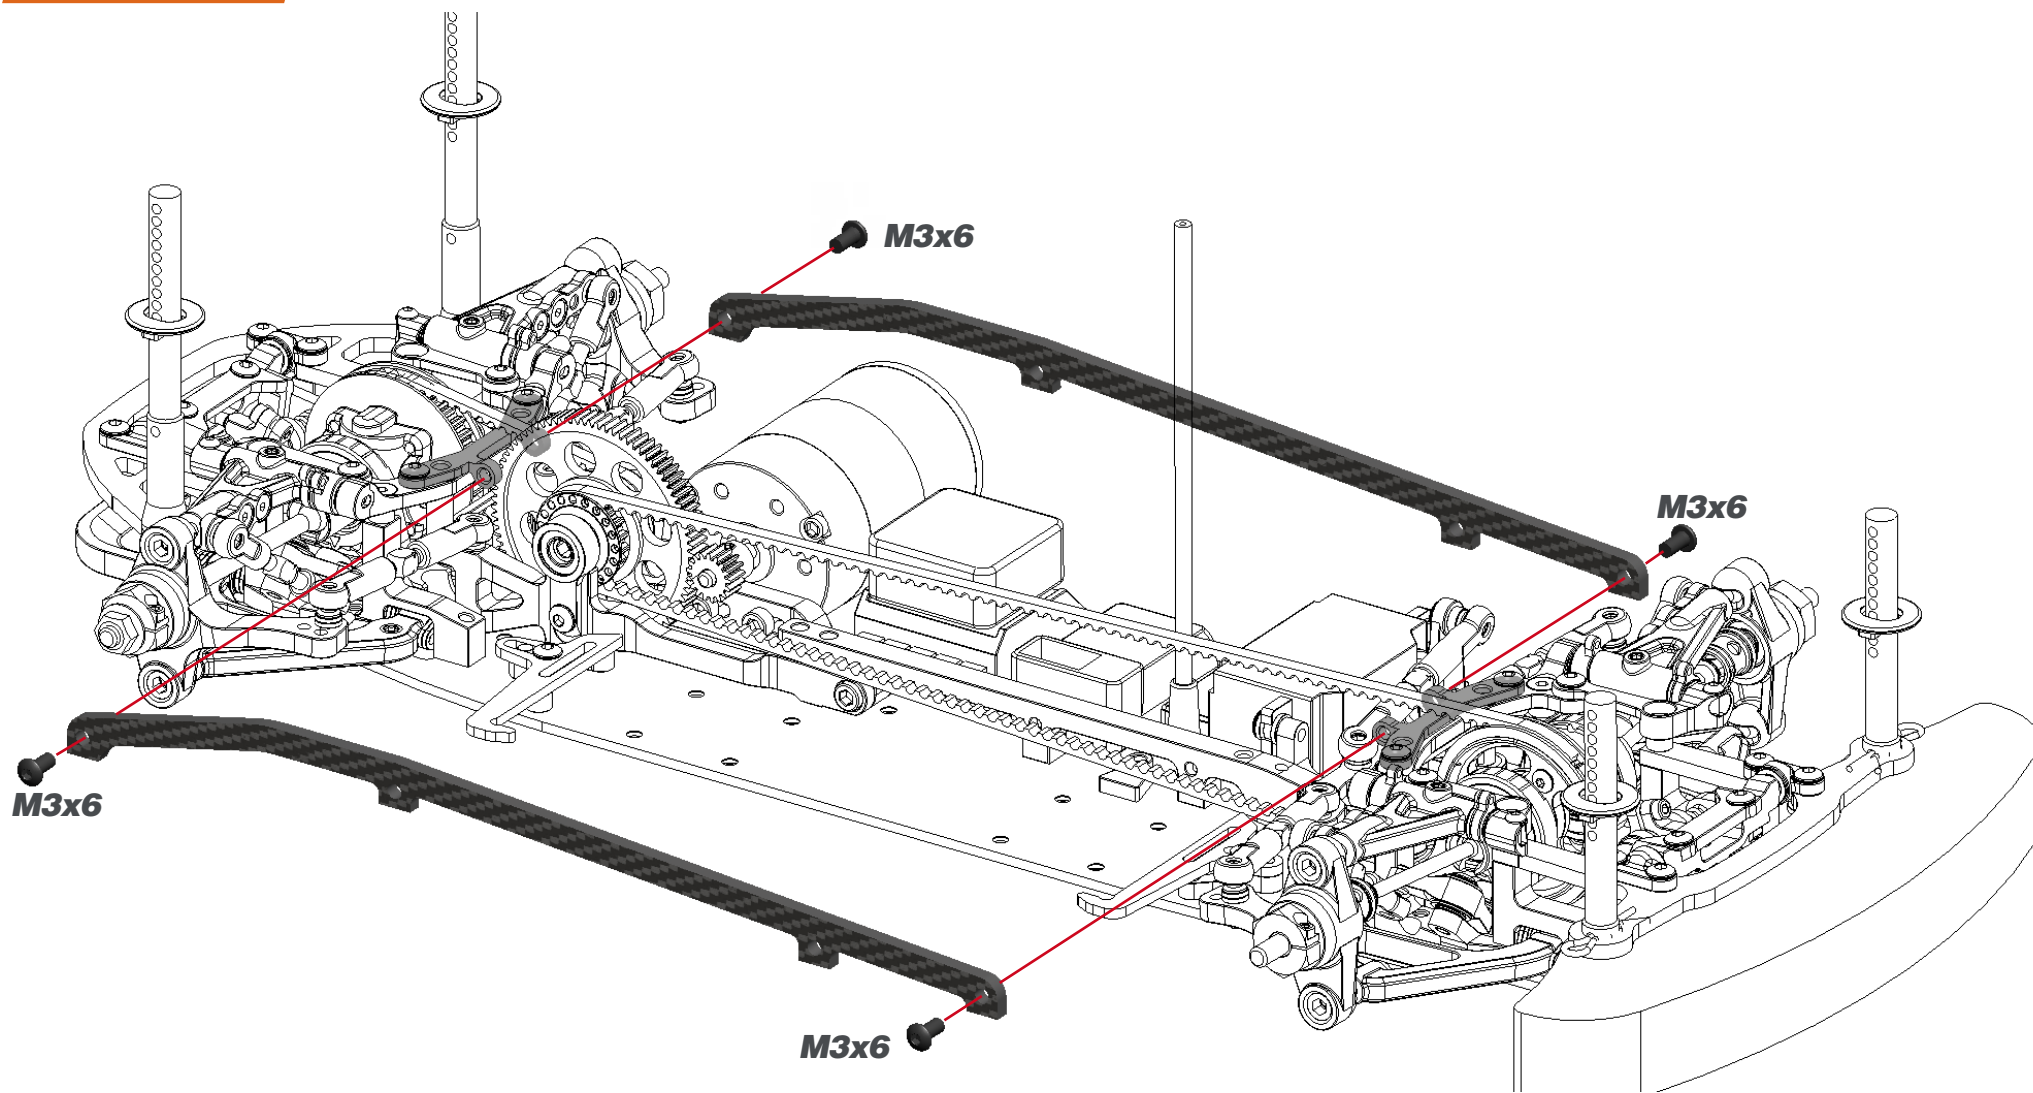

## STEP 1

STEP 2

STEP 3A

**STEP 3B**

**!** Follow STEP 3B to assemble the vertical top deck along with the optional Chassis stiffener front short 4X #401476.