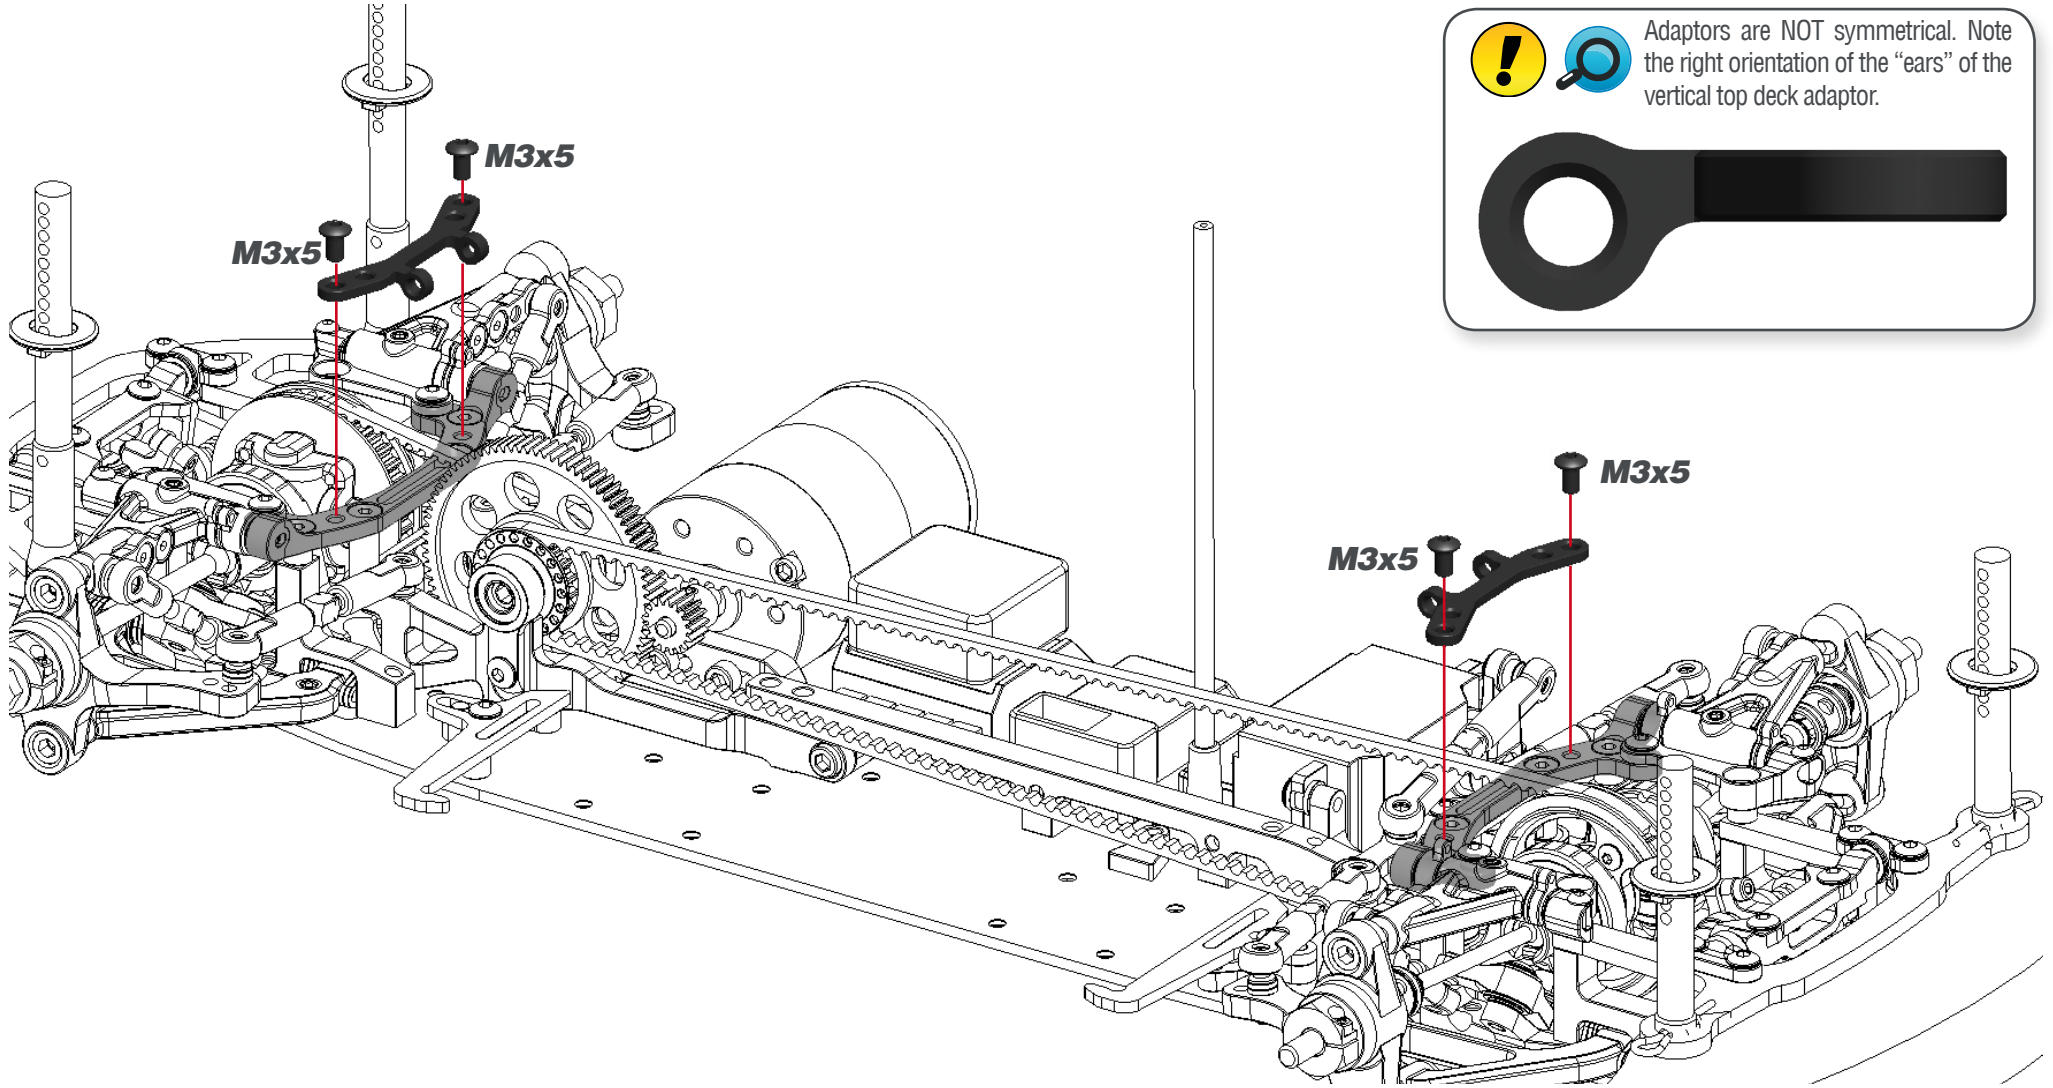

## STEP 1

STEP 2

STEP 3A

**STEP 3B**

**!** Follow STEP 3B to assemble the vertical top deck along with the optional Chassis stiffener front short 4X #401476.