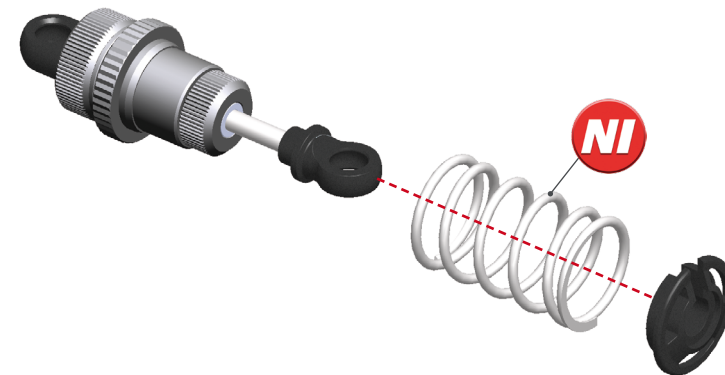

Push the shock top and the membrane into the shock cap.

1-Bleed: push the shockrod all the way in slowly, to allow excessive oil to escape.

2- Close completely the shock cap.

3.2

1- Fill up with silicone oil fully using the silicone oil supplied in the kit. For the correct cst value please check the default setupsheet.

2- Extend the shockrod fully

3- Move the shockrod slowly up and down to let ALL air bubbles escape.

4- Close top only 3/4.

SHOCKS LENGTH:
Measure the shock length fully extended.

FRONT
14 mm

REAR
14.5 mm

STEP 4

Assemble the spring and spring-cup (align correctly) to complete the shock.

FRONT

REAR

- 160300 opt
- 160301 opt
- 160302 opt
- 160303 opt
- 160304 opt
- 160305 opt
- 160306 opt
- 160308 opt
- 160309 opt
- 160310 opt
- 160320 opt
- 160321 opt
- 160322 opt
- 160323 opt
- 160324 opt
- 160325 opt
- 160326 opt
- 160327 opt
- 160328 opt
- 160329 opt
- 160330 opt