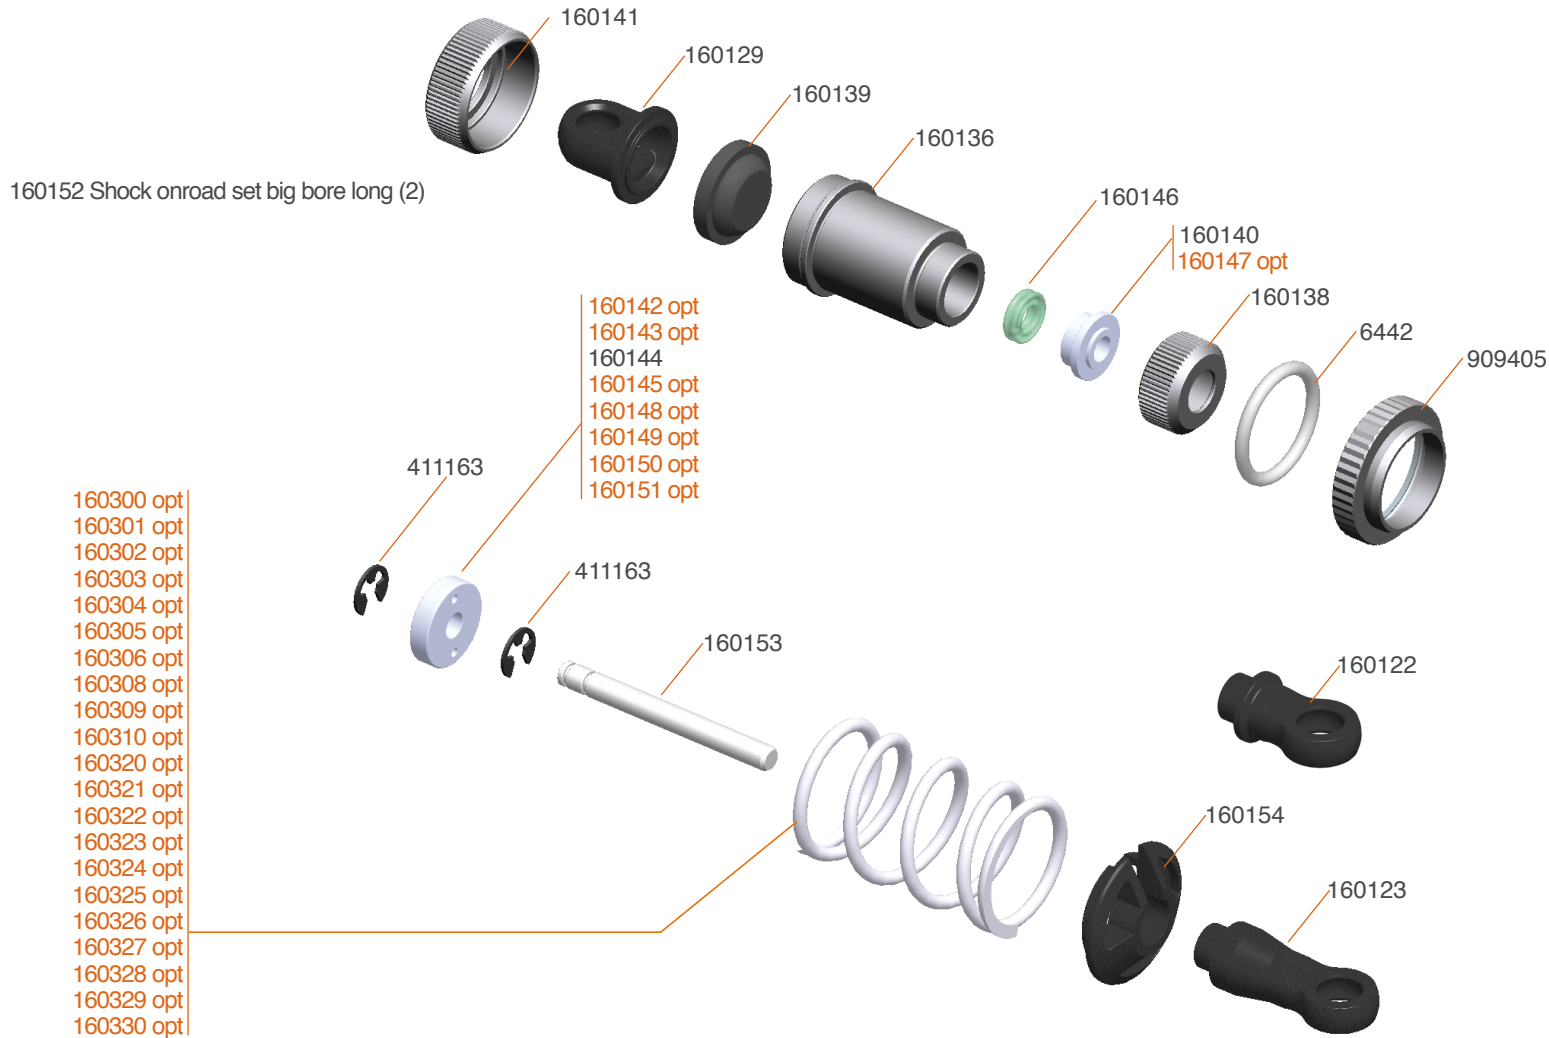

Push the shock top and the membrane into the shock cap.

1-Bleed: push the shockrod all the way in slowly, to allow excessive oil to escape.

2- Close completely the shock cap.

3.2

1- Fill up with silicone oil fully using the silicone oil supplied in the kit. For the correct cst value please check the default setupsheet.

2- Extend the shockrod fully

3- Move the shockrod slowly up and down to let ALL air bubbles escape.

4- Close top only 3/4.

SHOCKS LENGTH:
Measure the shock length fully extended.

FRONT
14 mm

REAR
14.5 mm

STEP 4

Assemble the spring and spring-cup (align correctly) to complete the shock.

FRONT

REAR

- 160300 opt
- 160301 opt
- 160302 opt
- 160303 opt
- 160304 opt
- 160305 opt
- 160306 opt
- 160308 opt
- 160309 opt
- 160310 opt
- 160320 opt
- 160321 opt
- 160322 opt
- 160323 opt
- 160324 opt
- 160325 opt
- 160326 opt
- 160327 opt
- 160328 opt
- 160329 opt
- 160330 opt

- 160302 Spring orange L23 (3.4/19.5) (2)
- 160303 Spring red L23 (4.1/23.5) (2)
- 160304 Spring pink L23 (4.0/28) (2)
- 160305 Spring blue L23 (5.8/33) (2)
- 160306 Spring purple L23 (6.8/39) (2)
- 160307 Spring green L23 (8/45.5) (2)
- 160308 Spring grey L23 (9/51.5) (2)
- 160309 Spring black L23 (10/57) (2)
- 160310 Spring-set short (5x2)
- 160320 Spring white L27 (2.3/13) (2)