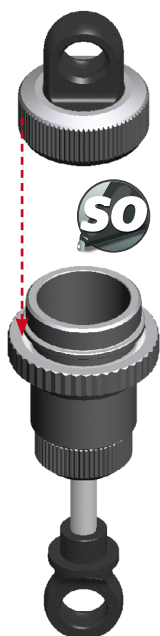

SHOCK ONROAD SET BIG BORE LONG (2) #160152

977
EVO
VIPER

STEP 1

1.1

Use some silicone oil during the assembly.

SO

Note the correct orientation of the shock spacers.

1.2

1 Insert the o-ring inside the spring collar.

2

Note the correct position of the o-ring.

STEP 2

2.1

For the correct piston holes please check the default setupsheet.

R2.3

SO

Push the shock top and the membrane into the shock cap.

1-Bleed: push the shockrod all the way in slowly, to allow excessive oil to escape.

2- Close completely the shock cap.

3.2

1- Fill up with silicone oil fully using the silicone oil supplied in the kit. For the correct cst value please check the default setupsheet.

2- Extend the shockrod fully

3- Move the shockrod slowly up and down to let ALL air bubbles escape.

4- Close top only 3/4.

SHOCKS LENGTH:
Measure the shock length fully extended.

FRONT
14 mm

REAR
14.5 mm

STEP 4