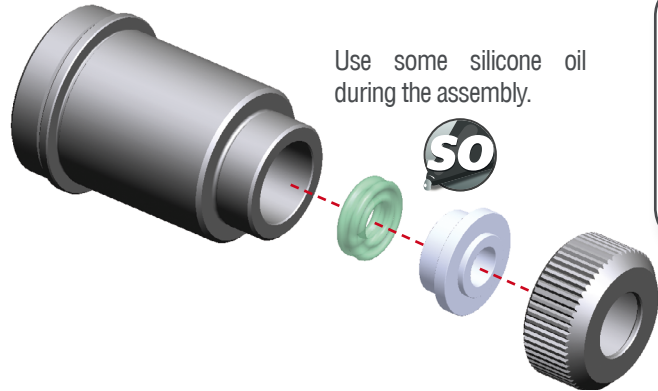

SHOCK ONROAD SET BIG BORE LONG (2) #160152

977
EVO
VIPER

STEP 1

1.1

Use some silicone oil during the assembly.

SO

Note the correct orientation of the shock spacers.

1.2

1 Insert the o-ring inside the spring collar.

2

Note the correct position of the o-ring.

STEP 2

2.1

For the correct piston holes please check the default setupsheet.

R2.3

SO

Push the shock top and the membrane into the shock cap.

1-Bleed: push the shockrod all the way in slowly, to allow excessive oil to escape.

2- Close completely the shock cap.

3.2

1- Fill up with silicone oil fully using the silicone oil supplied in the kit. For the correct cst value please check the default setupsheet.