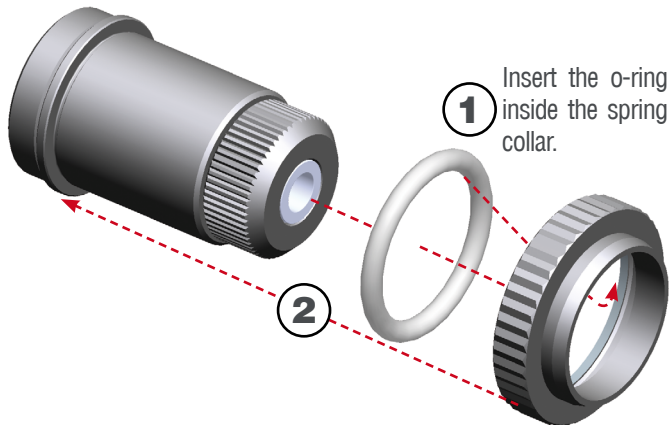

SHOCK ONROAD SET BIG BORE LONG (2) #160152

977
EVO
VIPER

STEP 1

1.1

Use some silicone oil during the assembly.

SO

Note the correct orientation of the shock spacers.

1.2

1 Insert the o-ring inside the spring collar.

2

Note the correct position of the o-ring.

STEP 2

2.1

For the correct piston holes please check the default setupsheet.

R2.3

SO

Push the shock top and the membrane into the shock cap.

1-Bleed: push the shockrod all the way in slowly, to allow excessive oil to escape.

2- Close completely the shock cap.

3.2

1- Fill up with silicone oil fully using the silicone oil supplied in the kit. For the correct cst value please check the default setupsheet.