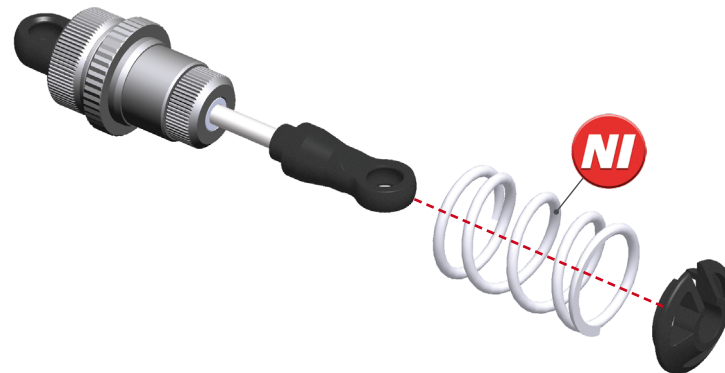

Push the shock top and the membrane into the shock cap.

1-Bleed: push the shockrod all the way in slowly, to allow excessive oil to escape.

2- Close completely the shock cap.

3.2

1- Fill up with silicone oil fully using the silicone oil supplied in the kit. For the correct cst value please check the default setupsheet.

2- Extend the shockrod fully

3- Move the shockrod slowly up and down to let ALL air bubbles escape.

4- Close top only 3/4.

SHOCKS LENGTH:
Measure the shock length fully extended.

FRONT
14 mm

REAR
14.5 mm

STEP 4

Assemble the spring and spring-cup (align correctly) to complete the shock.

FRONT

REAR

- 160300 opt
- 160301 opt
- 160302 opt
- 160303 opt
- 160304 opt
- 160305 opt
- 160306 opt
- 160308 opt
- 160309 opt
- 160310 opt
- 160320 opt
- 160321 opt
- 160322 opt
- 160323 opt
- 160324 opt
- 160325 opt
- 160326 opt
- 160327 opt
- 160328 opt
- 160329 opt
- 160330 opt