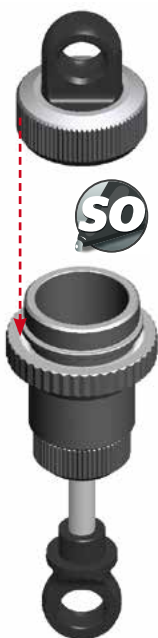

SHOCK ONROAD SET BIG BORE LONG (2) #160152

977
EVO
VAPER

STEP 1

1.1

1.2

STEP 2

2.1

For the correct piston holes please check the default setupsheet.

2.2 FRONT

REAR

STEP 3

3.1

Push the shock top and the membrane into the shock cap.

1-Bleed: push the shockrod all the way in slowly, to allow excessive oil to escape.

2- Close completely the shock cap.

3.2

1- Fill up with silicone oil fully using the silicone oil supplied in the kit. For the correct cst value please check the default setupsheet.

2- Extend the shockrod fully

3- Move the shockrod slowly up and down to let ALL air bubbles escape.

4- Close top only 3/4.

SHOCKS LENGTH:

Measure the shock length fully extended.

FRONT

14
mm

REAR

14.5
mm

STEP 4