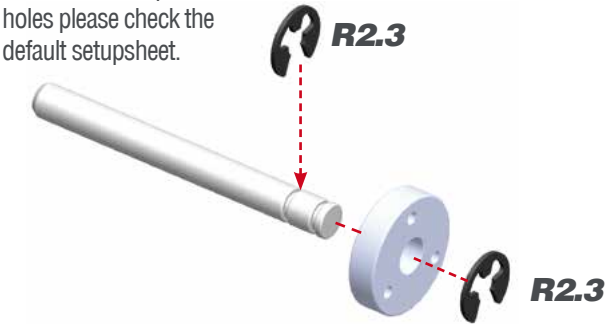

SHOCK ONROAD SET BIG BORE LONG (2) #160152

977
EVO
VAPER

STEP 1

1.1

1.2

STEP 2

2.1

For the correct piston holes please check the default setupsheet.

2.2 FRONT

REAR

STEP 3

3.1

Push the shock top and the membrane into the shock cap.

1-Bleed: push the shockrod all the way in slowly, to allow excessive oil to escape.

2- Close completely the shock cap.

3.2

1- Fill up with silicone oil fully using the silicone oil supplied in the kit. For the correct cst value please check the default setupsheet.

2- Extend the shockrod fully

3- Move the shockrod slowly up and down to let ALL air bubbles escape.