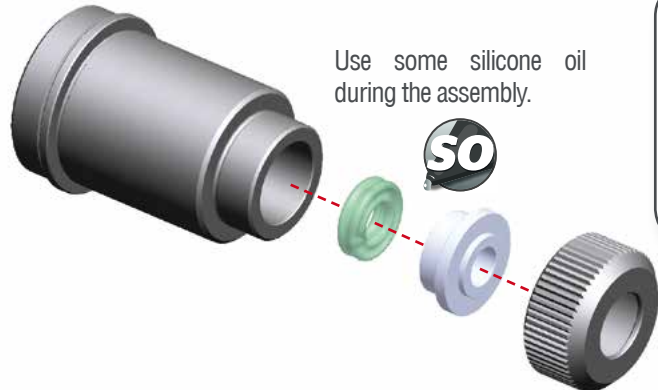

SHOCK ONROAD SET BIG BORE LONG (2) #160152

977
EVO
VAPER

STEP 1

1.1

1.2

STEP 2

2.1

For the correct piston holes please check the default setupsheet.

2.2 FRONT

REAR

STEP 3

3.1

Push the shock top and the membrane into the shock cap.

1-Bleed: push the shockrod all the way in slowly, to allow excessive oil to escape.

2- Close completely the shock cap.

3.2

1- Fill up with silicone oil fully using the silicone oil supplied in the kit. For the correct cst value please check the default setupsheet.

2- Extend the shockrod fully

3- Move the shockrod slowly up and down to let ALL air bubbles escape.