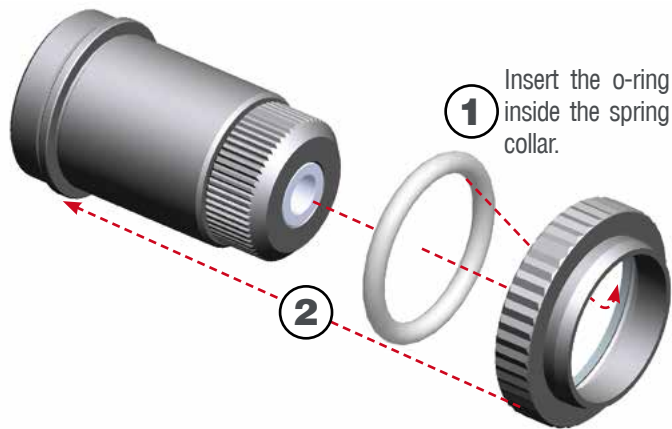

SHOCK ONROAD SET BIG BORE LONG (2) #160152

977
EVO
VAPER

STEP 1

1.1

1.2

STEP 2

2.1

For the correct piston holes please check the default setupsheet.

2.2 FRONT

REAR

STEP 3

3.1

Push the shock top and the membrane into the shock cap.

1-Bleed: push the shockrod all the way in slowly, to allow excessive oil to escape.

2- Close completely the shock cap.

3.2

1- Fill up with silicone oil fully using the silicone oil supplied in the kit. For the correct cst value please check the default setupsheet.

2- Extend the shockrod fully

3- Move the shockrod slowly up and down to let ALL air bubbles escape.