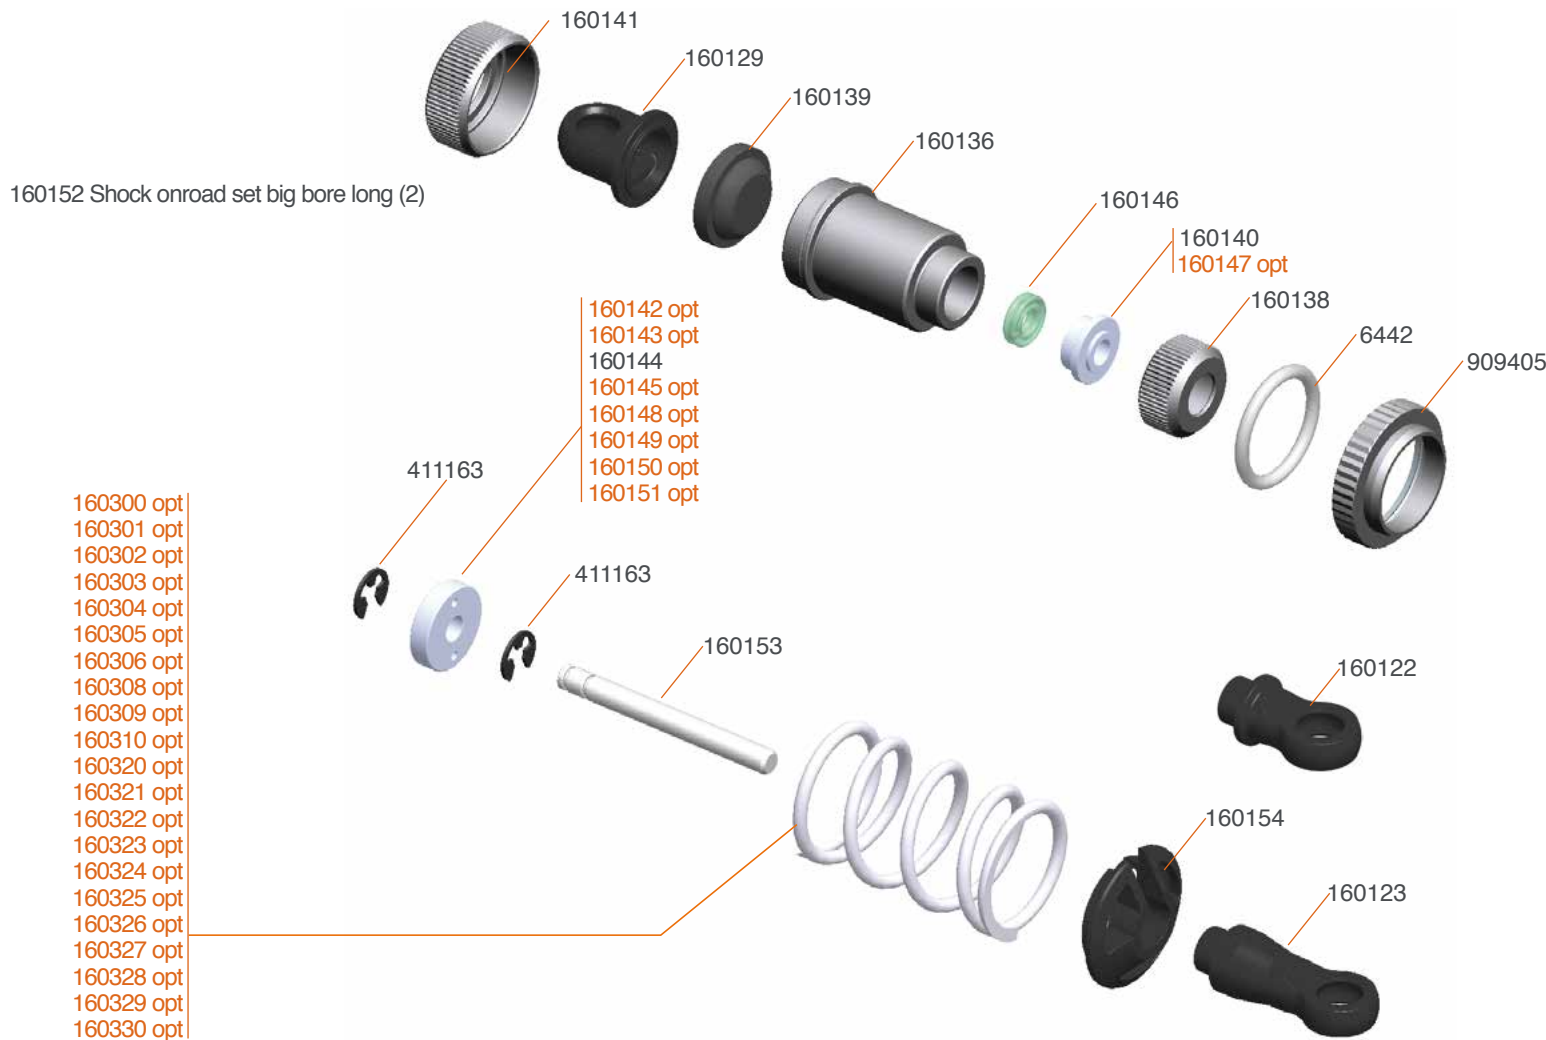

1- Fill up with silicone oil fully using the silicone oil supplied in the kit. For the correct cst value please check the default setupsheet.

2- Extend the shockrod fully

3- Move the shockrod slowly up and down to let ALL air bubbles escape.

4- Close top only 3/4.

SHOCKS LENGTH:

Measure the shock length fully extended.

FRONT

14
mm

REAR

14.5
mm

STEP 4

Assemble the spring and spring-cup (align correctly) to complete the shock.

FRONT

REAR

- 160300 opt
- 160301 opt
- 160302 opt
- 160303 opt
- 160304 opt
- 160305 opt
- 160306 opt
- 160308 opt
- 160309 opt
- 160310 opt
- 160320 opt
- 160321 opt
- 160322 opt
- 160323 opt
- 160324 opt
- 160325 opt
- 160326 opt
- 160327 opt
- 160328 opt
- 160329 opt
- 160330 opt

- 160302 Spring orange L23 (3.4/19.5) (2)
- 160303 Spring red L23 (4.1/23.5) (2)
- 160304 Spring pink L23 (4.0/28) (2)
- 160305 Spring blue L23 (5.8/33) (2)
- 160306 Spring purple L23 (6.8/39) (2)
- 160307 Spring green L23 (8/45.5) (2)
- 160308 Spring grey L23 (9/51.5) (2)
- 160309 Spring black L23 (10/57) (2)
- 160310 Spring-set short (5x2)
- 160320 Spring white L27 (2.3/13) (2)