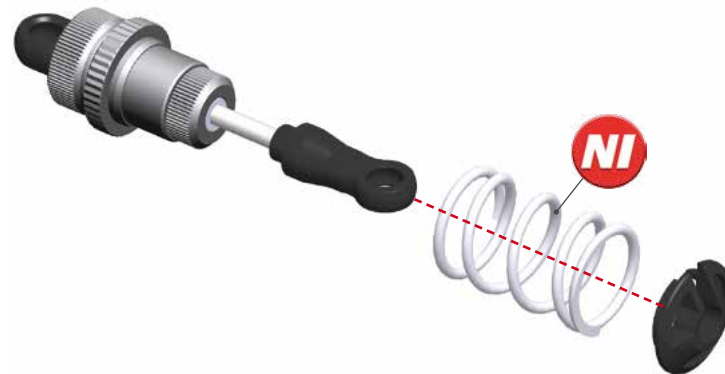

1- Fill up with silicone oil fully using the silicone oil supplied in the kit. For the correct cst value please check the default setupsheet.

2- Extend the shockrod fully

3- Move the shockrod slowly up and down to let ALL air bubbles escape.

4- Close top only 3/4.

SHOCKS LENGTH:

Measure the shock length fully extended.

FRONT

14
mm

REAR

14.5
mm

STEP 4

Assemble the spring and spring-cup (align correctly) to complete the shock.

FRONT

REAR

- 160300 opt
- 160301 opt
- 160302 opt
- 160303 opt
- 160304 opt
- 160305 opt
- 160306 opt
- 160308 opt
- 160309 opt
- 160310 opt
- 160320 opt
- 160321 opt
- 160322 opt
- 160323 opt
- 160324 opt
- 160325 opt
- 160326 opt
- 160327 opt
- 160328 opt
- 160329 opt
- 160330 opt