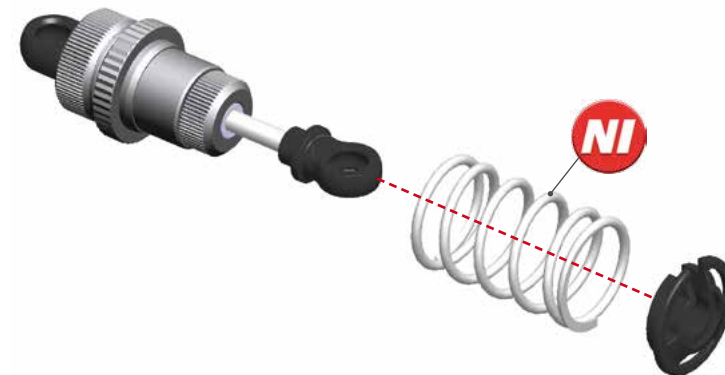

1- Fill up with silicone oil fully using the silicone oil supplied in the kit. For the correct cst value please check the default setupsheet.

2- Extend the shockrod fully

3- Move the shockrod slowly up and down to let ALL air bubbles escape.

4- Close top only 3/4.

SHOCKS LENGTH:

Measure the shock length fully extended.

FRONT

14
mm

REAR

14.5
mm

STEP 4

Assemble the spring and spring-cup (align correctly) to complete the shock.

FRONT

REAR

- 160300 opt
- 160301 opt
- 160302 opt
- 160303 opt
- 160304 opt
- 160305 opt
- 160306 opt
- 160308 opt
- 160309 opt
- 160310 opt
- 160320 opt
- 160321 opt
- 160322 opt
- 160323 opt
- 160324 opt
- 160325 opt
- 160326 opt
- 160327 opt
- 160328 opt
- 160329 opt
- 160330 opt