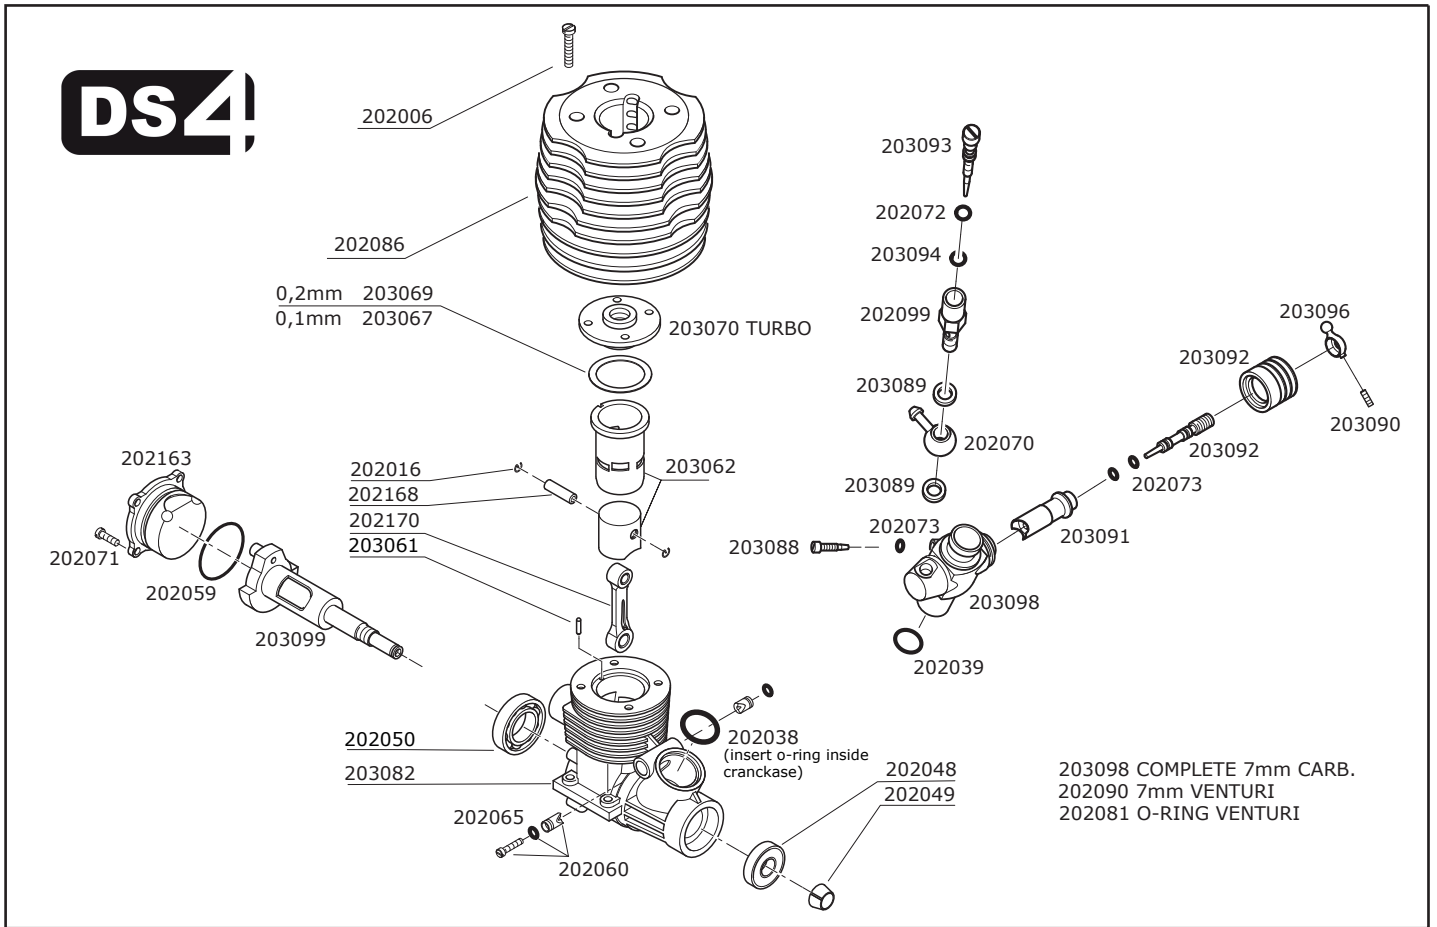

ZX21 DS4 OFF-ROAD

TECHNICAL DATA:

ZX21 DS4 Offr TURBO SG, SLIDE CARB.

- Cubic capacity.....3.49cc
- Stroke.....16.80
- Bore.....16.26
- Rpm.....28000
- Hp.....2.2
- Weight.....330gr

Order form: _____

Race notes: _____

Logbook: _____

- GLOWPLUGS:**
- 200150 Glowplug 5 HOT
 - 200151 Glowplug conical 5 COLD
 - 200152 Glowplug conical 5 HOT
 - 200160 Glowplug 6 MED
 - 200161 Glowplug conical 6 COLD
 - 200162 Glowplug conical 6 HOT
 - 200170 Glowplug 7 COLD
 - 200171 Glowplug conical 7 COLD
 - 200172 Glowplug conical 7 HOT