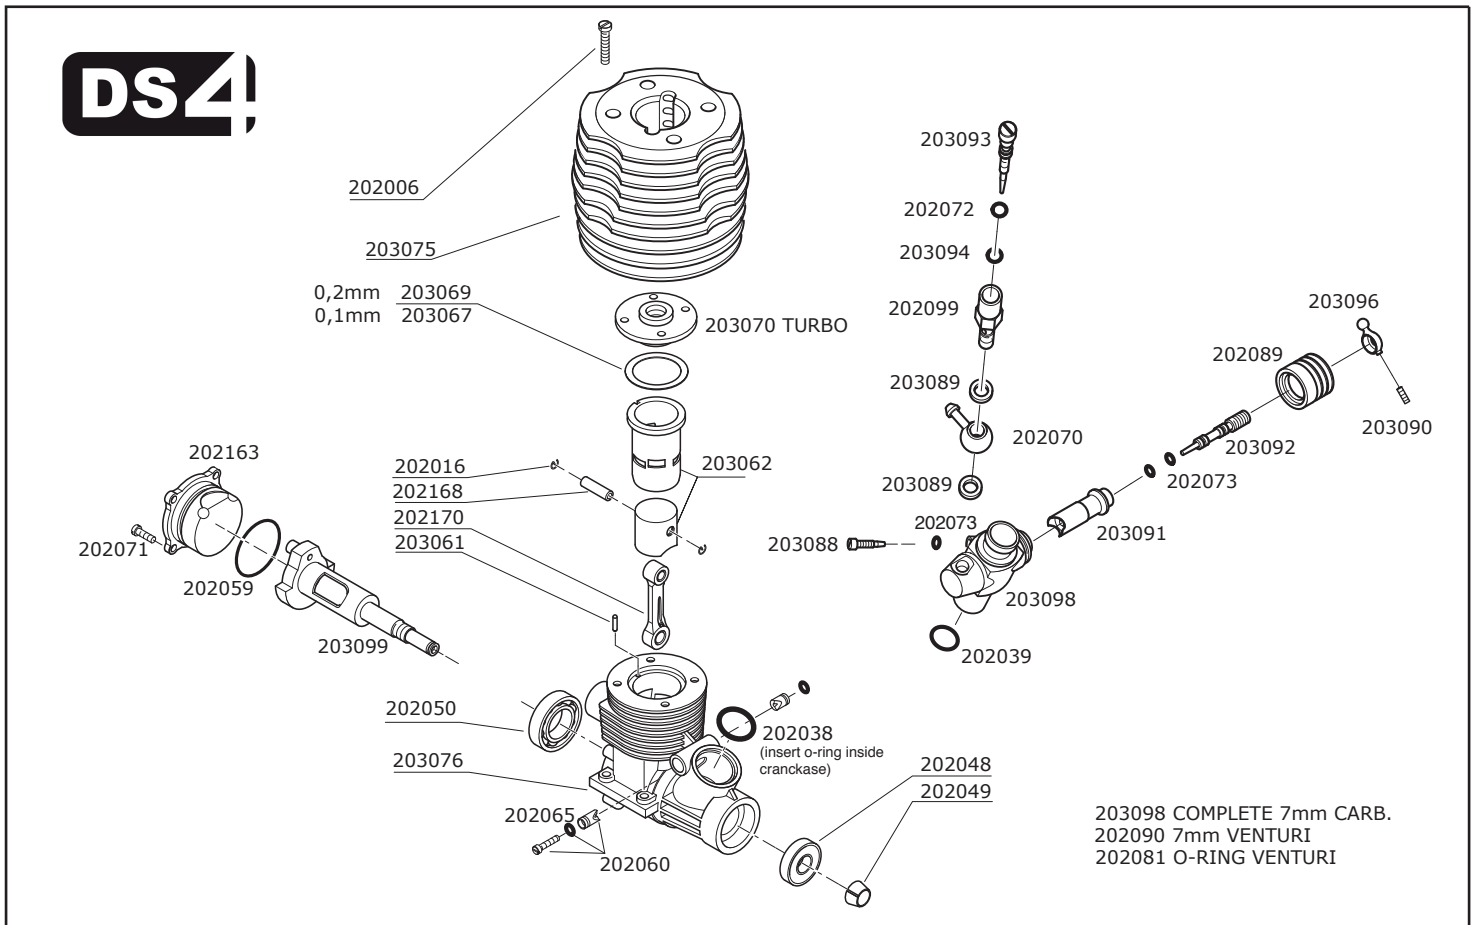

ZX21 DS4 OFF ROAD 3P SPORT

TECHNICAL DATA:
MEGA P3 R.21 TURBO OFF-ROAD EVO SG

- Cubic capacity.....3.49cc
- Stroke.....16.80
- Bore.....16.26
- Rpm.....28000
- Hp.....2.2
- Weight.....330gr

Order form: _____

Race notes: _____

Logbook: _____

GLOWPLUGS:

- 200150 Glowplug 5 HOT
- 200151 Glowplug conical 5 COLD
- 200152 Glowplug conical 5 HOT
- 200160 Glowplug 6 MED
- 200161 Glowplug conical 6 COLD
- 200162 Glowplug conical 6 HOT
- 200170 Glowplug 7 COLD
- 200171 Glowplug conical 7 COLD
- 200172 Glowplug conical 7 HOT