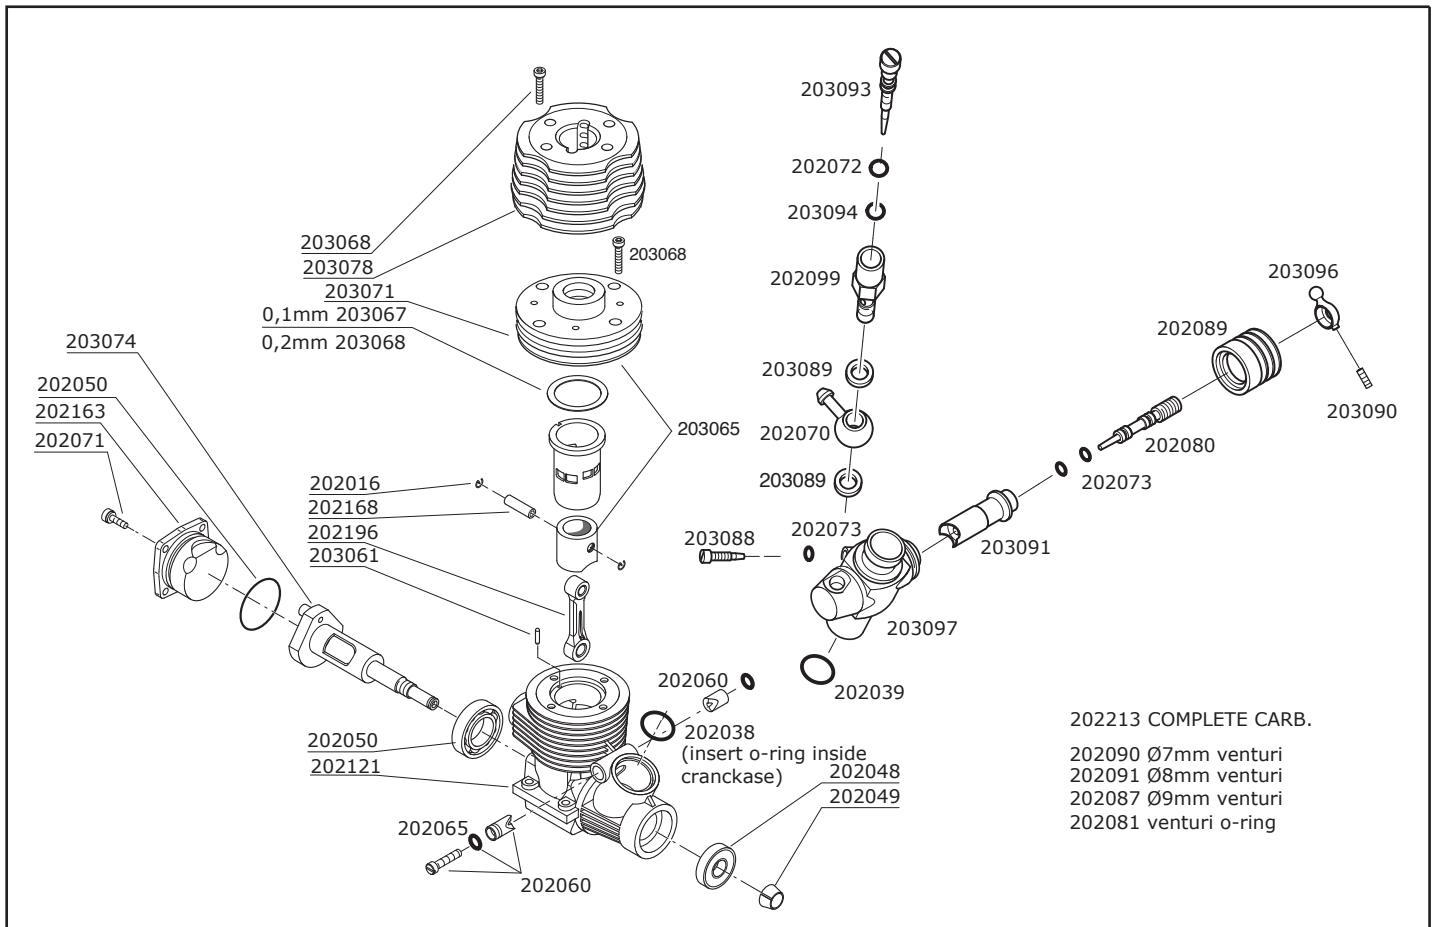

Mega ZX21 Race On-Road DS 4 EM

TECHNICAL DATA: MEGA ZX21 DS4 RACE ON-ROAD EM

•Cubic capacity.....	3.49cc	•Rpm.....	36000
•Stroke.....	16.8	•Hp.....	2.7
•Bore.....	16.26	•Weight.....	300gr

Order form: _____

Race notes: _____

Logbook: _____

- GLOWPLUGS:**
 200150 Glowplug 5 HOT
 200151 Glowplug conical 5 COLD
 200152 Glowplug conical 5 HOT
 200160 Glowplug 6 MED
 200161 Glowplug conical 6 COLD
 200162 Glowplug conical 6 HOT
 200170 Glowplug 7 COLD
 200171 Glowplug conical 7 COLD
 200172 Glowplug conical 7 HOT