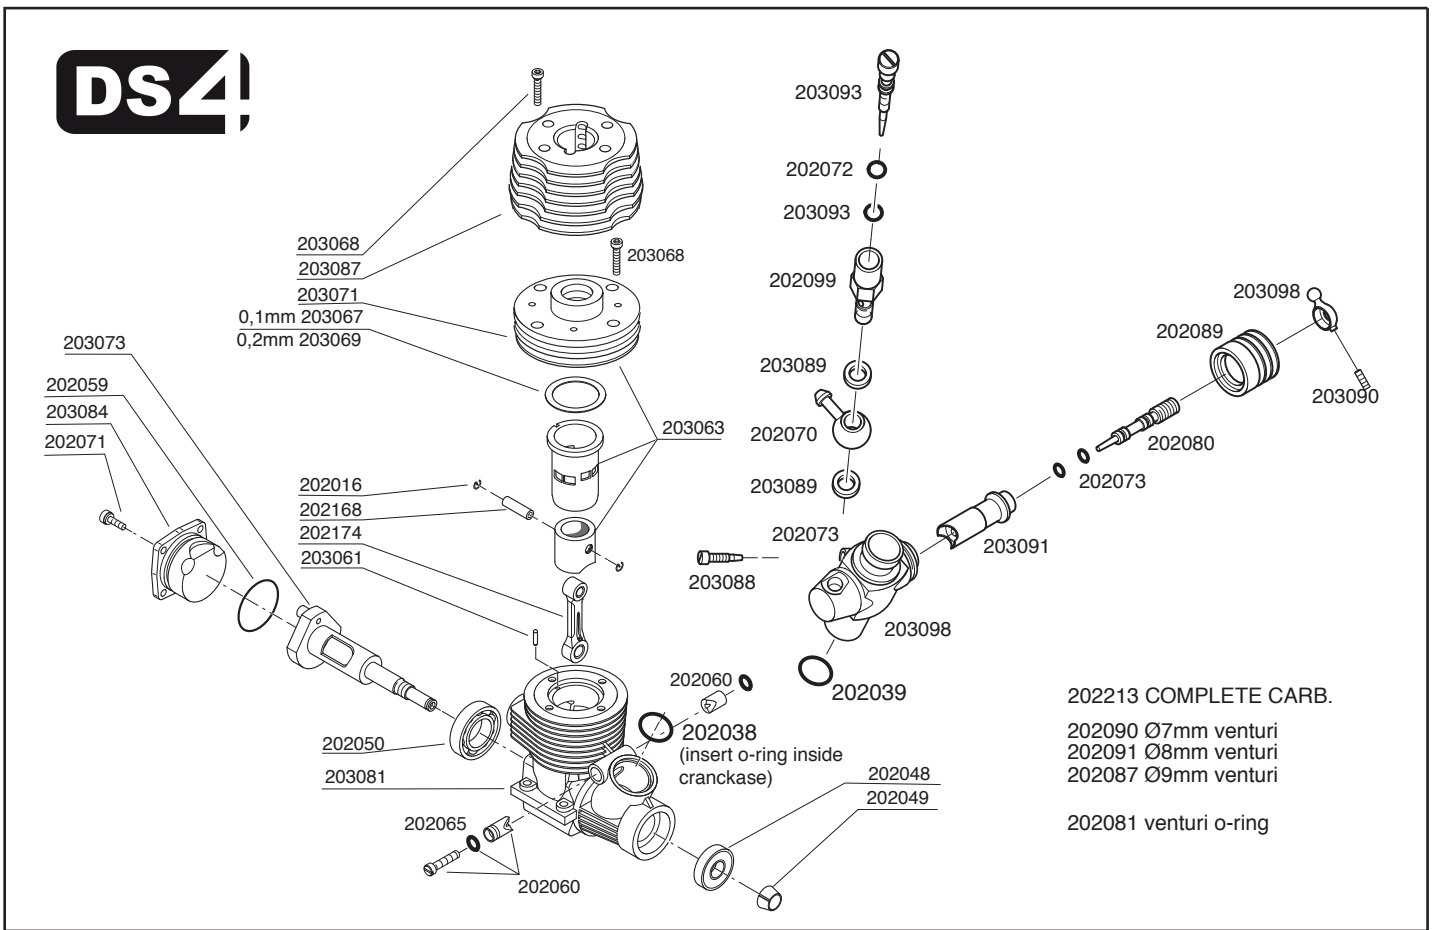

Mega ZX 21 DS4 Race

TECHNICAL DATA:

MEGA ZX21 DS4 RACE ON-ROAD

- Cubic capacity.....3.49cc
- Stroke.....16,8
- Bore.....16.26
- Rpm.....36000
- Hp.....2.7
- Weight.....300gr

Order form: _____

Race notes: _____

Logbook: _____

- GLOWPLUGS:**
- 200150 Glowplug 5 HOT
 - 200151 Glowplug conical 5 COLD
 - 200152 Glowplug conical 5 HOT
 - 200160 Glowplug 6 MED
 - 200161 Glowplug conical 6 COLD
 - 200162 Glowplug conical 6 HOT
 - 200170 Glowplug 7 COLD
 - 200171 Glowplug conical 7 COLD
 - 200172 Glowplug conical 7 HOT