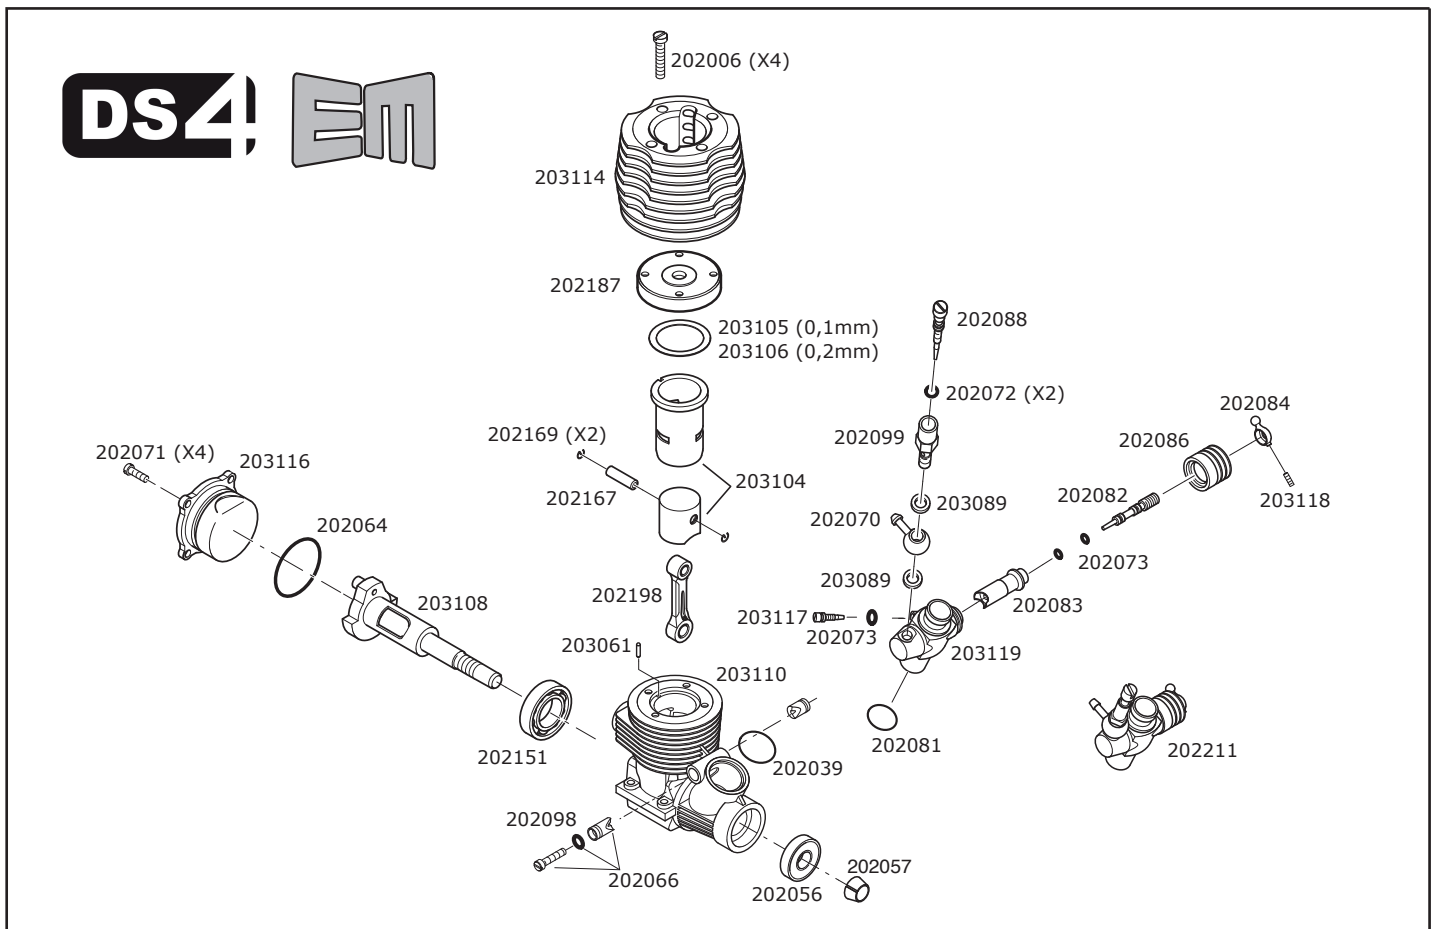

## ZX12 DS4 3P RACE EM

TECHNICAL DATA:  
MEGA ZX12 DS4 LEGAL RACE EM

- Cubic capacity.....2.1cc
- Stroke.....14
- Bore.....13.80
- Rpm.....40000
- Hp.....1.4
- Weight.....220gr

Order form: \_\_\_\_\_

\_\_\_\_\_

\_\_\_\_\_

Race notes: \_\_\_\_\_

\_\_\_\_\_

\_\_\_\_\_

Logbook: \_\_\_\_\_

\_\_\_\_\_

**GLOWPLUGS:**

- 200150 Glowplug 5 HOT
- 200151 Glowplug conical 5 COLD
- 200152 Glowplug conical 5 HOT
- 200160 Glowplug 6 MED
- 200161 Glowplug conical 6 COLD
- 200162 Glowplug conical 6 HOT
- 200170 Glowplug 7 COLD
- 200171 Glowplug conical 7 COLD
- 200172 Glowplug conical 7 HOT