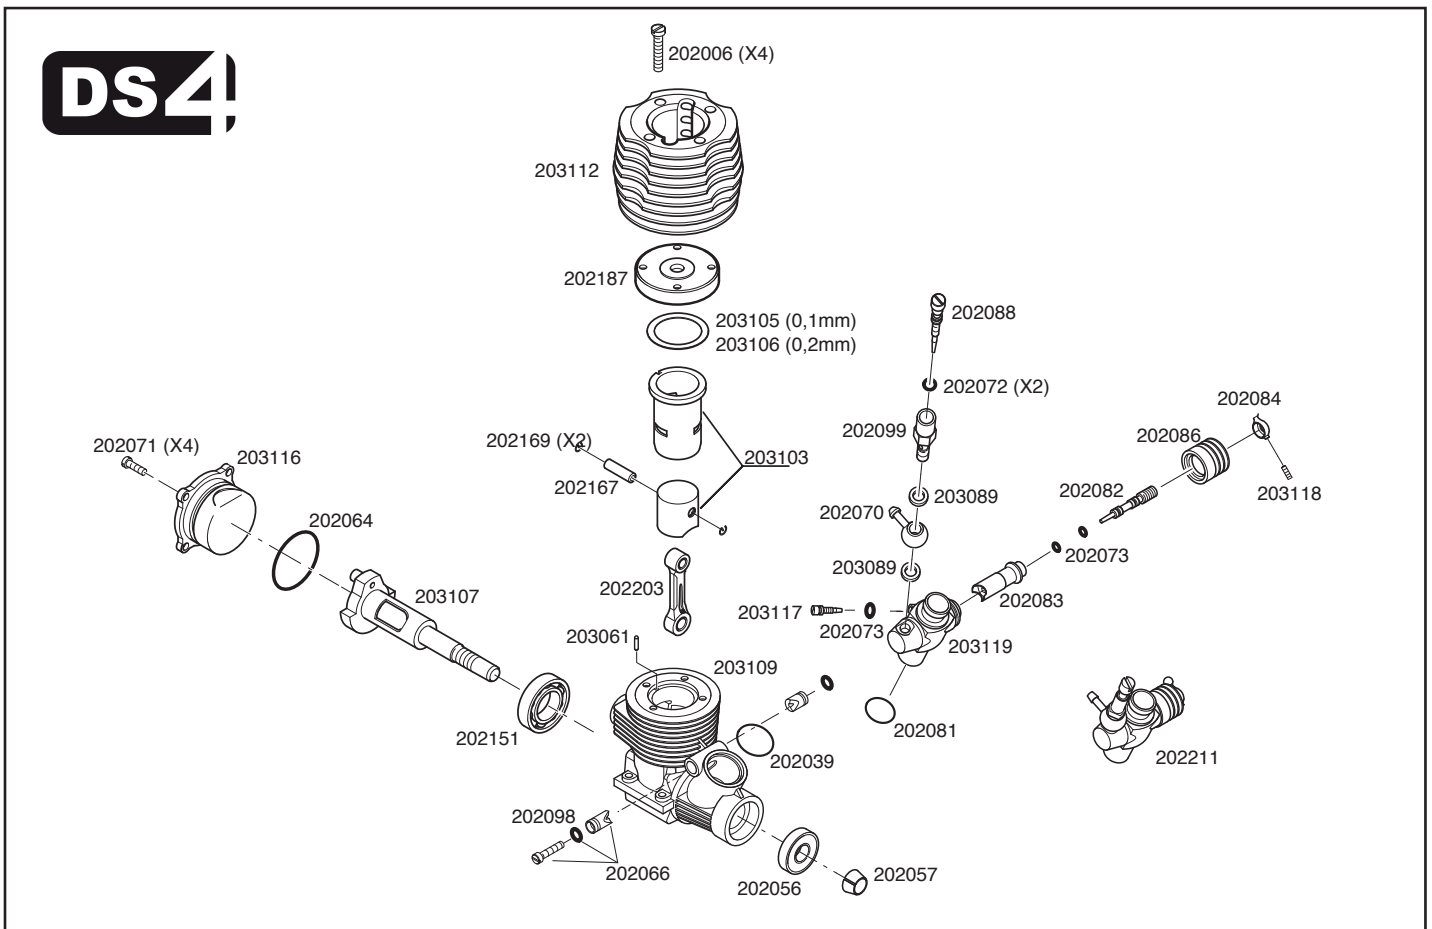

ZX12 DS4 RACE

TECHNICAL DATA: MEGA ZX12 DS4 LEGAL RACE

- Cubic capacity.....2,1cc
- Stroke.....14
- Bore.....13,80
- Rpm.....40000
- Hp.....1,4
- Weight.....220gr

Order form: _____

Race notes: _____

Logbook: _____

- GLOWPLUGS:**
- 200150 Glowplug 5 HOT
 - 200151 Glowplug conical 5 COLD
 - 200152 Glowplug conical 5 HOT
 - 200160 Glowplug 6 MED
 - 200161 Glowplug conical 6 COLD
 - 200162 Glowplug conical 6 HOT
 - 200170 Glowplug 7 COLD
 - 200171 Glowplug conical 7 COLD
 - 200172 Glowplug conical 7 HOT